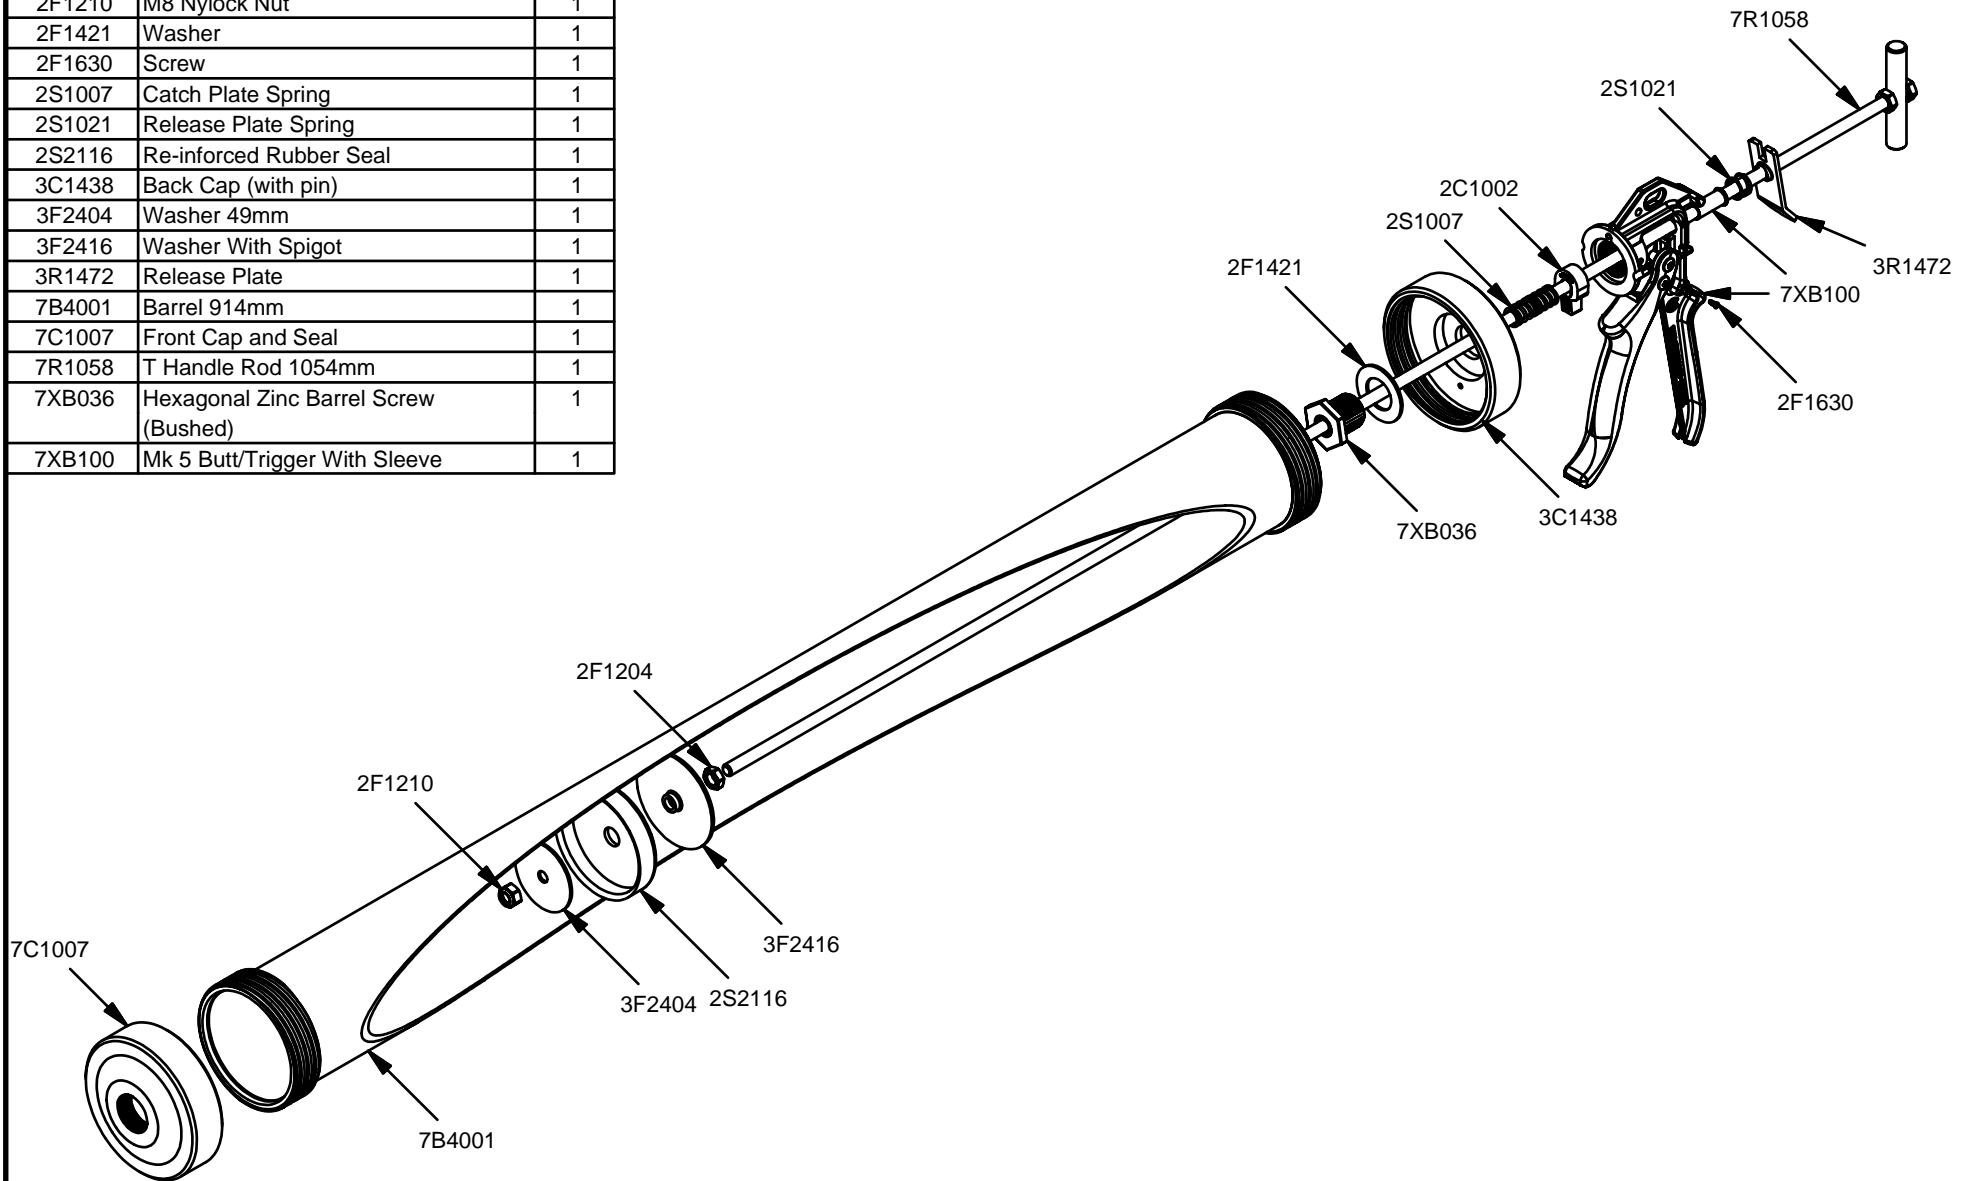

Parts List		
STOCK No	DESCRIPTION	QTY
2C1002	Mk5 Catch Plate	1
2F1204	M8 Lock Nut	1
2F1210	M8 Nylock Nut	1
2F1421	Washer	1
2F1630	Screw	1
2S1007	Catch Plate Spring	1
2S1021	Release Plate Spring	1
2S2116	Re-inforced Rubber Seal	1
3C1438	Back Cap (with pin)	1
3F2404	Washer 49mm	1
3F2416	Washer With Spigot	1
3R1472	Release Plate	1
7B4001	Barrel 914mm	1
7C1007	Front Cap and Seal	1
7R1058	T Handle Rod 1054mm	1
7XB036	Hexagonal Zinc Barrel Screw (Bushed)	1
7XB100	Mk 5 Butt/Trigger With Sleeve	1

Powerflow Bulk 4 Litre

www.pccox.co.uk
 sales@pccox.co.uk
 TEL:44(0)1635 264500

REV
 E

DATE
 10/12/2004

Parts List		
STOCK No	DESCRIPTION	QTY
2C1002	Mk5 Catch Plate	1
2F1204	M8 Lock Nut	1
2F1210	M8 Nylock Nut	1
2F1421	Washer	1
2F1630	Screw	1
2S1007	Catch Plate Spring	1
2S1021	Release Plate Spring	1
2S2116	Re-inforced Rubber Seal	1
3C1438	Back Cap (with pin)	1
3F2404	Washer 49mm	1
3F2416	Washer With Spigot	1
3R1472	Release Plate	1
7B4001	Barrel 914mm	1
7C1007	Front Cap and Seal	1
7R1058	T Handle Rod 1054mm	1
7XB036	Hexagonal Zinc Barrel Screw (Bushed)	1
7XB100	Mk 5 Butt/Trigger With Sleeve	1