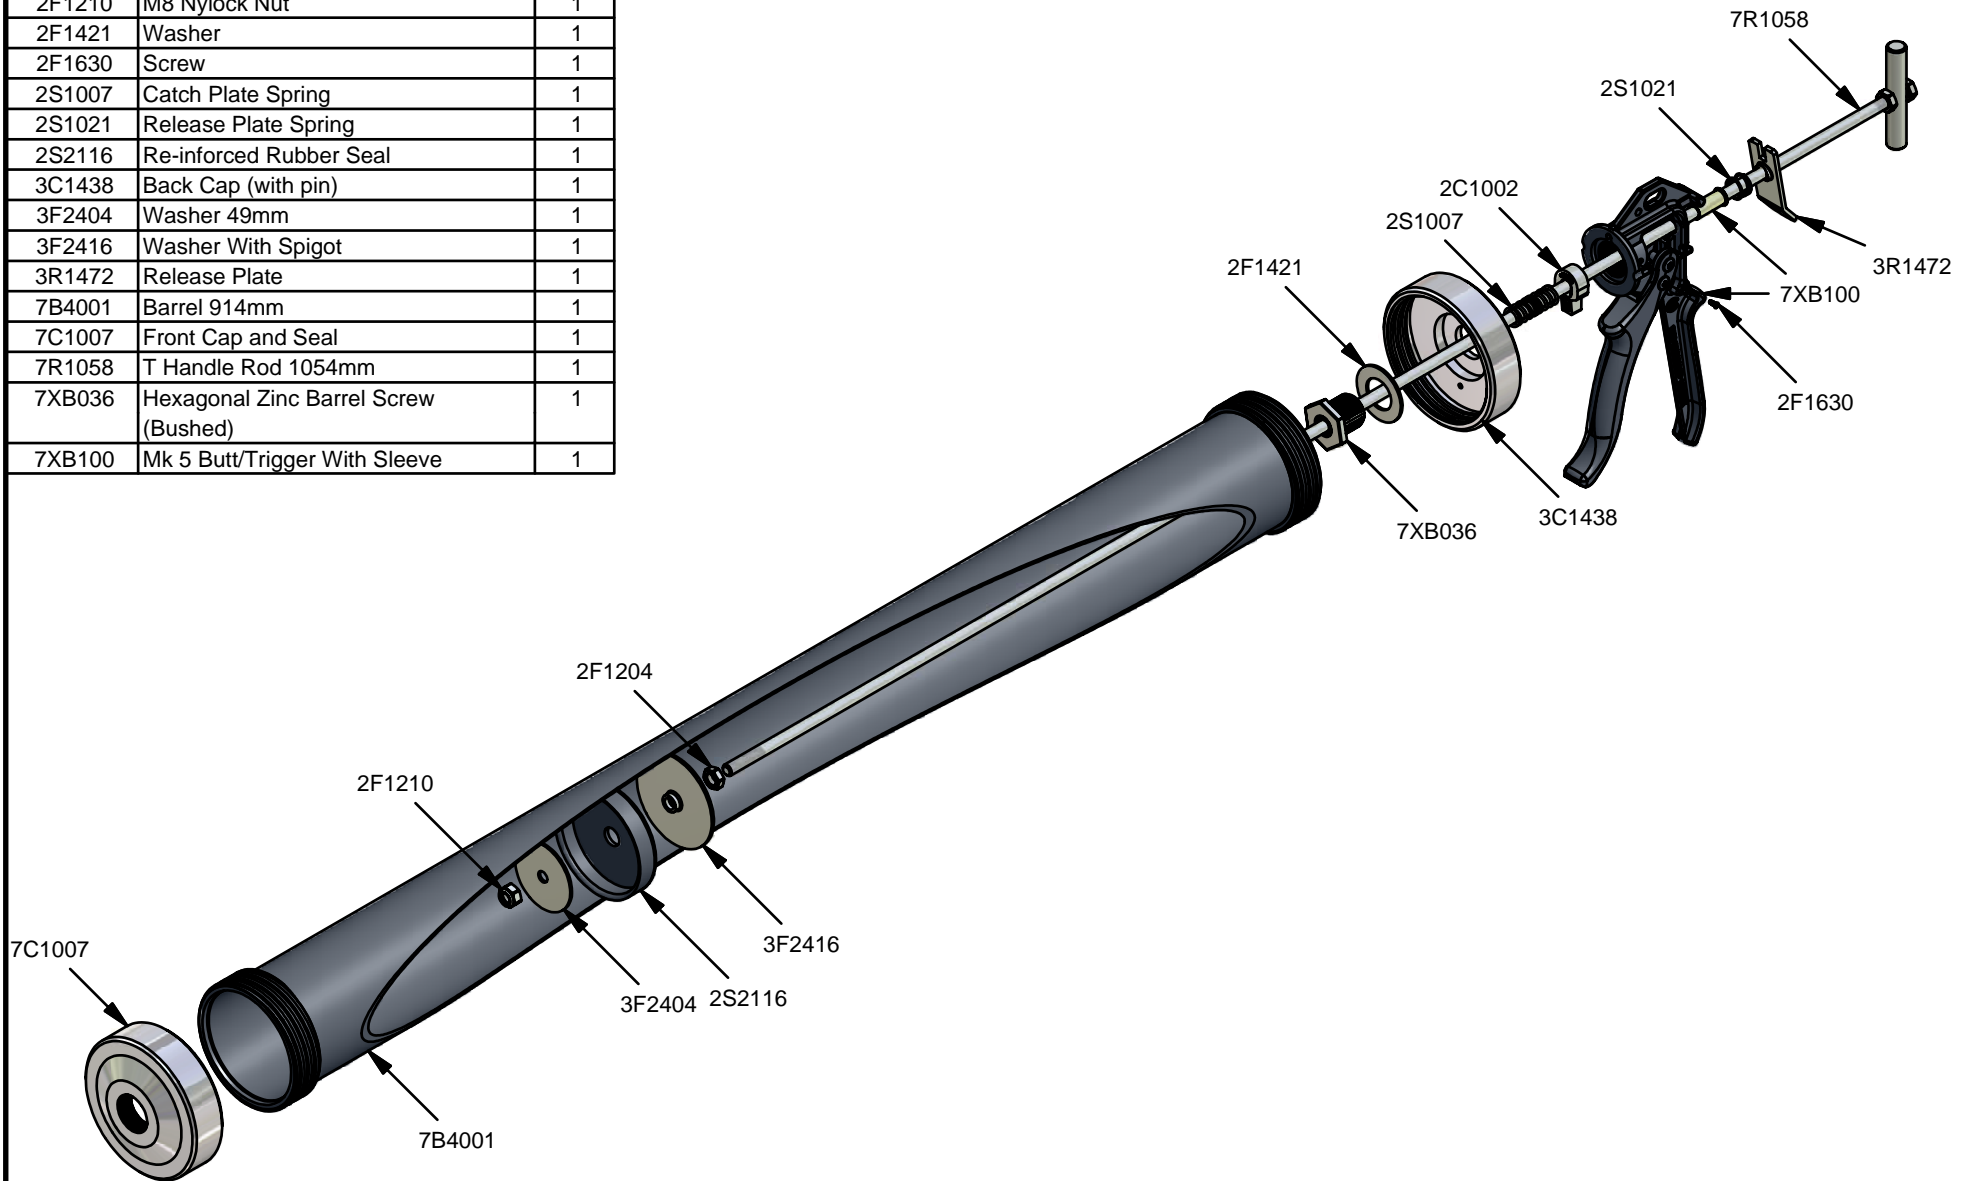

Parts List		
STOCK No	DESCRIPTION	QTY
2C1002	Mk5 Catch Plate	1
2F1204	M8 Lock Nut	1
2F1210	M8 Nylock Nut	1
2F1421	Washer	1
2F1630	Screw	1
2S1007	Catch Plate Spring	1
2S1021	Release Plate Spring	1
2S2116	Re-inforced Rubber Seal	1
3C1438	Back Cap (with pin)	1
3F2404	Washer 49mm	1
3F2416	Washer With Spigot	1
3R1472	Release Plate	1
7B4001	Barrel 914mm	1
7C1007	Front Cap and Seal	1
7R1058	T Handle Rod 1054mm	1
7XB036	Hexagonal Zinc Barrel Screw (Bushed)	1
7XB100	Mk 5 Butt/Trigger With Sleeve	1

Powerflow Bulk 4 Litre

www.pccox.co.uk
 sales@pccox.co.uk
 TEL:44(0)1635 264500

REV
 E

DATE
 10/12/2004

Parts List		
STOCK No	DESCRIPTION	QTY
2C1002	Mk5 Catch Plate	1
2F1204	M8 Lock Nut	1
2F1210	M8 Nylock Nut	1
2F1421	Washer	1
2F1630	Screw	1
2S1007	Catch Plate Spring	1
2S1021	Release Plate Spring	1
2S2116	Re-inforced Rubber Seal	1
3C1438	Back Cap (with pin)	1
3F2404	Washer 49mm	1
3F2416	Washer With Spigot	1
3R1472	Release Plate	1
7B4001	Barrel 914mm	1
7C1007	Front Cap and Seal	1
7R1058	T Handle Rod 1054mm	1
7XB036	Hexagonal Zinc Barrel Screw (Bushed)	1
7XB100	Mk 5 Butt/Trigger With Sleeve	1