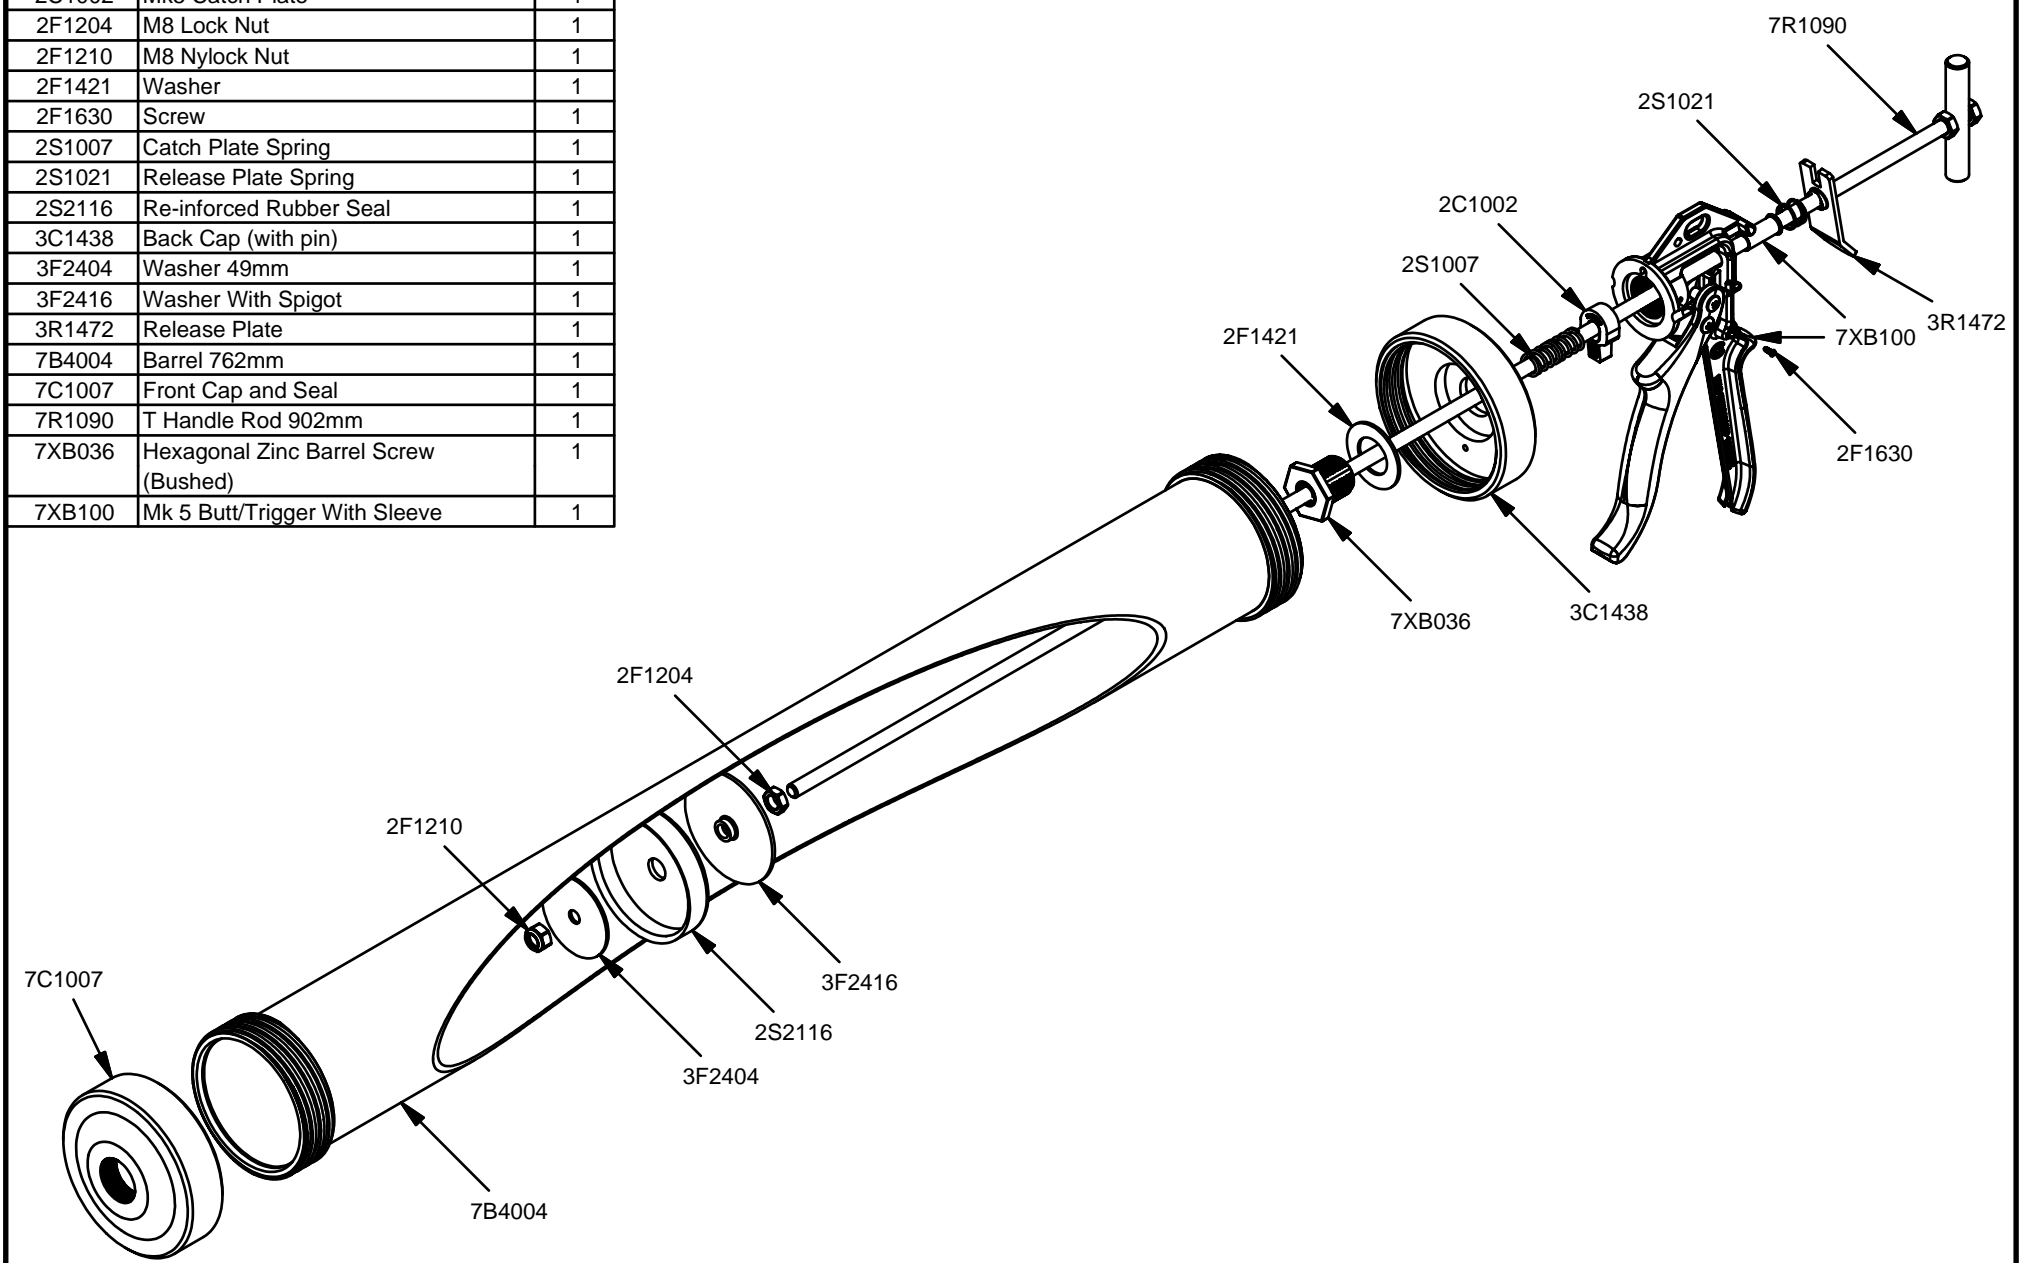

Parts List		
STOCK No	DESCRIPTION	QTY
2C1002	Mk5 Catch Plate	1
2F1204	M8 Lock Nut	1
2F1210	M8 Nylock Nut	1
2F1421	Washer	1
2F1630	Screw	1
2S1007	Catch Plate Spring	1
2S1021	Release Plate Spring	1
2S2116	Re-inforced Rubber Seal	1
3C1438	Back Cap (with pin)	1
3F2404	Washer 49mm	1
3F2416	Washer With Spigot	1
3R1472	Release Plate	1
7B4004	Barrel 762mm	1
7C1007	Front Cap and Seal	1
7R1090	T Handle Rod 902mm	1
7XB036	Hexagonal Zinc Barrel Screw (Bushed)	1
7XB100	Mk 5 Butt/Trigger With Sleeve	1

Powerflow Bulk 3 Litre

www.pccox.co.uk
 sales@pccox.co.uk
 TEL:44(0)1635 264500

REV	DATE
E	09/12/2004

Parts List		
STOCK No	DESCRIPTION	QTY
2C1002	Mk5 Catch Plate	1
2F1204	M8 Lock Nut	1
2F1210	M8 Nylock Nut	1
2F1421	Washer	1
2F1630	Screw	1
2S1007	Catch Plate Spring	1
2S1021	Release Plate Spring	1
2S2116	Re-inforced Rubber Seal	1
3C1438	Back Cap (with pin)	1
3F2404	Washer 49mm	1
3F2416	Washer With Spigot	1
3R1472	Release Plate	1
7B4004	Barrel 762mm	1
7C1007	Front Cap and Seal	1
7R1090	T Handle Rod 902mm	1
7XB036	Hexagonal Zinc Barrel Screw (Bushed)	1
7XB100	Mk 5 Butt/Trigger With Sleeve	1