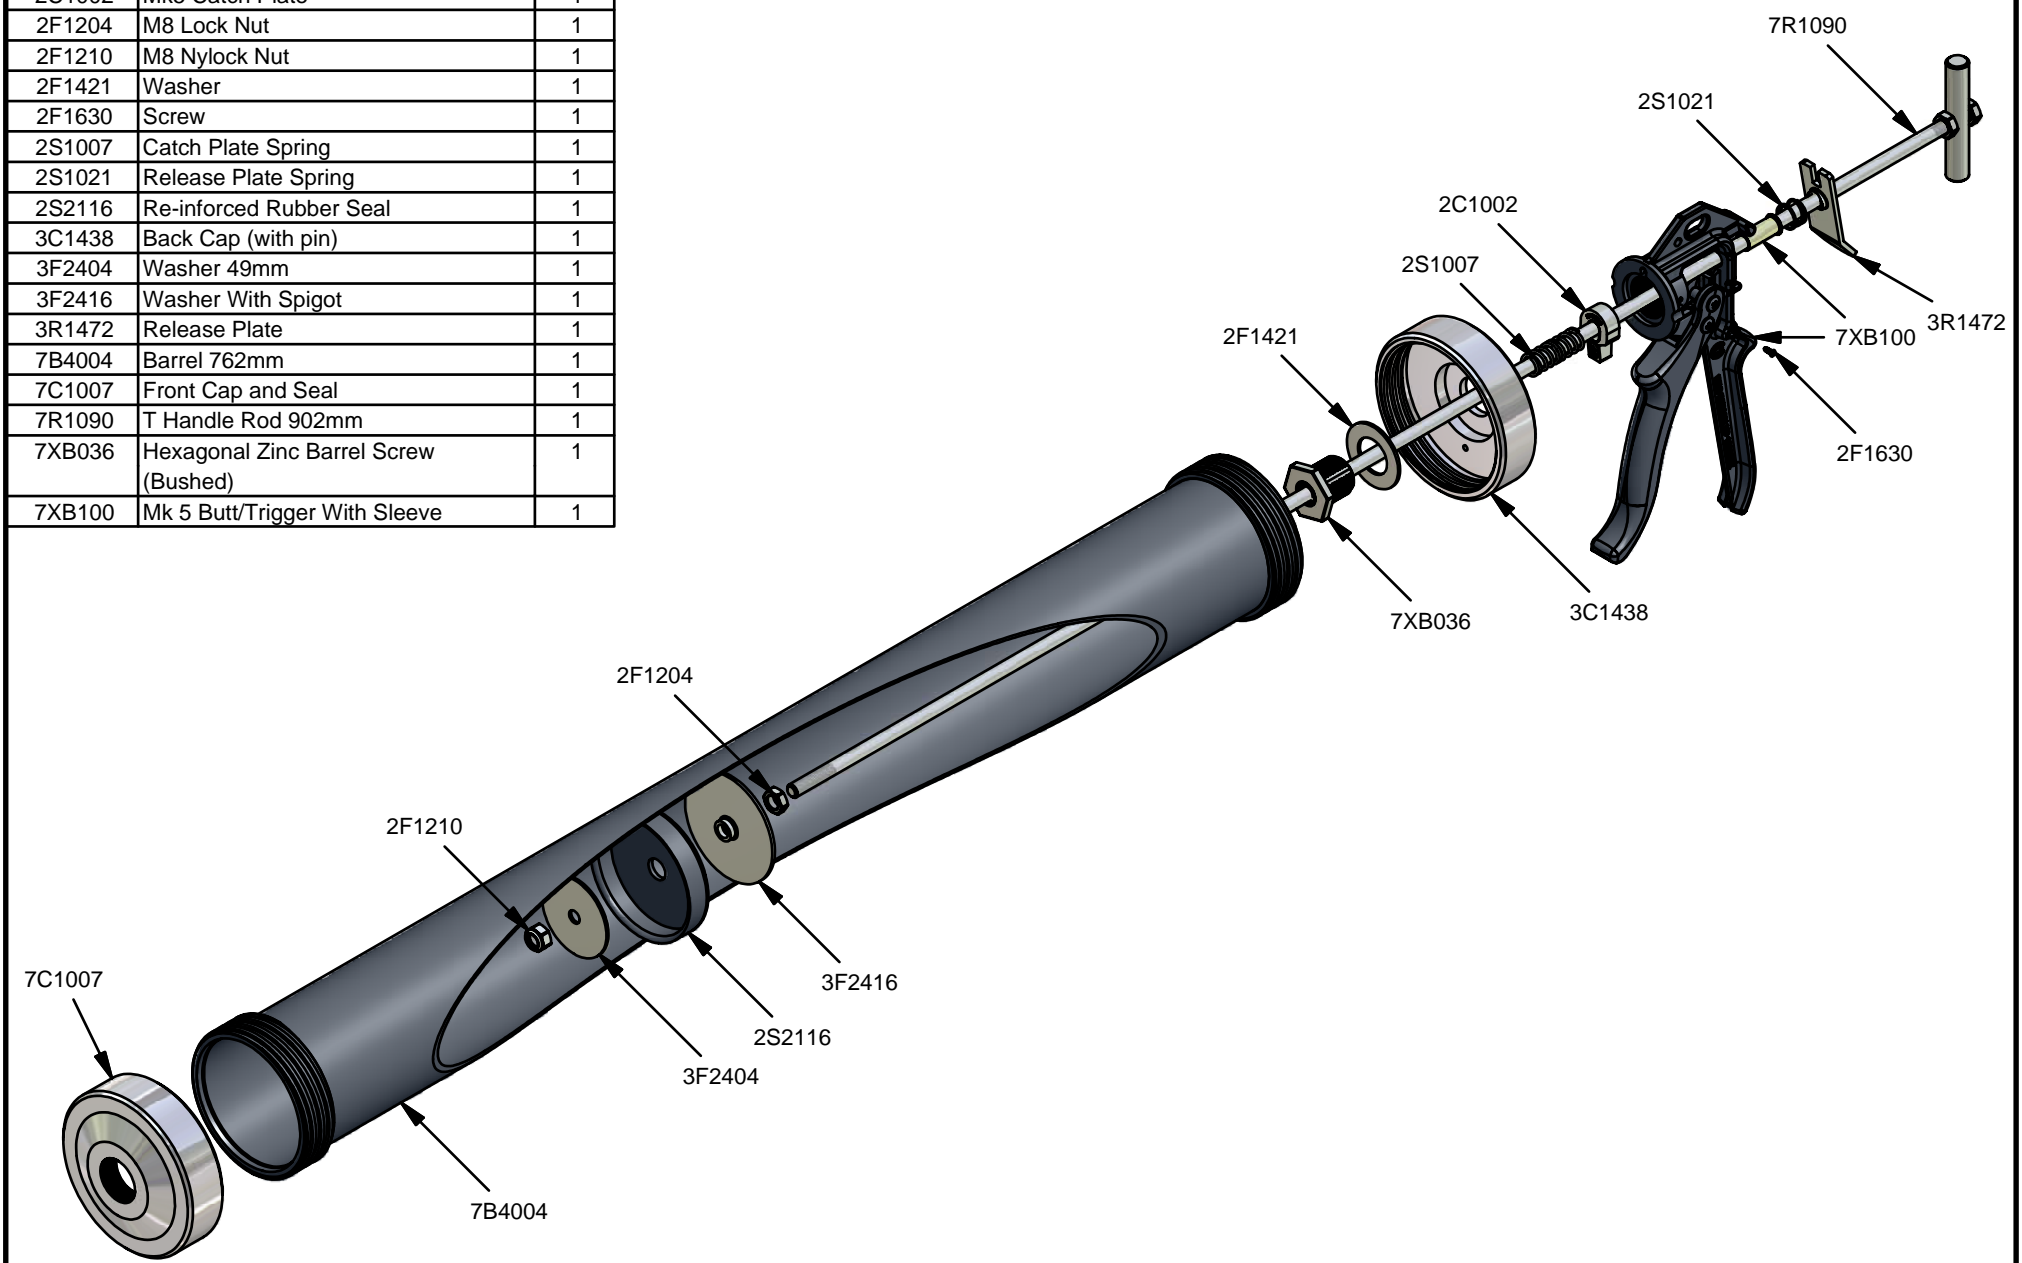

Parts List		
STOCK No	DESCRIPTION	QTY
2C1002	Mk5 Catch Plate	1
2F1204	M8 Lock Nut	1
2F1210	M8 Nylock Nut	1
2F1421	Washer	1
2F1630	Screw	1
2S1007	Catch Plate Spring	1
2S1021	Release Plate Spring	1
2S2116	Re-inforced Rubber Seal	1
3C1438	Back Cap (with pin)	1
3F2404	Washer 49mm	1
3F2416	Washer With Spigot	1
3R1472	Release Plate	1
7B4004	Barrel 762mm	1
7C1007	Front Cap and Seal	1
7R1090	T Handle Rod 902mm	1
7XB036	Hexagonal Zinc Barrel Screw (Bushed)	1
7XB100	Mk 5 Butt/Trigger With Sleeve	1

Powerflow Bulk 3 Litre

www.pccox.co.uk
 sales@pccox.co.uk
 TEL:44(0)1635 264500

REV	DATE
E	09/12/2004

Parts List		
STOCK No	DESCRIPTION	QTY
2C1002	Mk5 Catch Plate	1
2F1204	M8 Lock Nut	1
2F1210	M8 Nylock Nut	1
2F1421	Washer	1
2F1630	Screw	1
2S1007	Catch Plate Spring	1
2S1021	Release Plate Spring	1
2S2116	Re-inforced Rubber Seal	1
3C1438	Back Cap (with pin)	1
3F2404	Washer 49mm	1
3F2416	Washer With Spigot	1
3R1472	Release Plate	1
7B4004	Barrel 762mm	1
7C1007	Front Cap and Seal	1
7R1090	T Handle Rod 902mm	1
7XB036	Hexagonal Zinc Barrel Screw (Bushed)	1
7XB100	Mk 5 Butt/Trigger With Sleeve	1