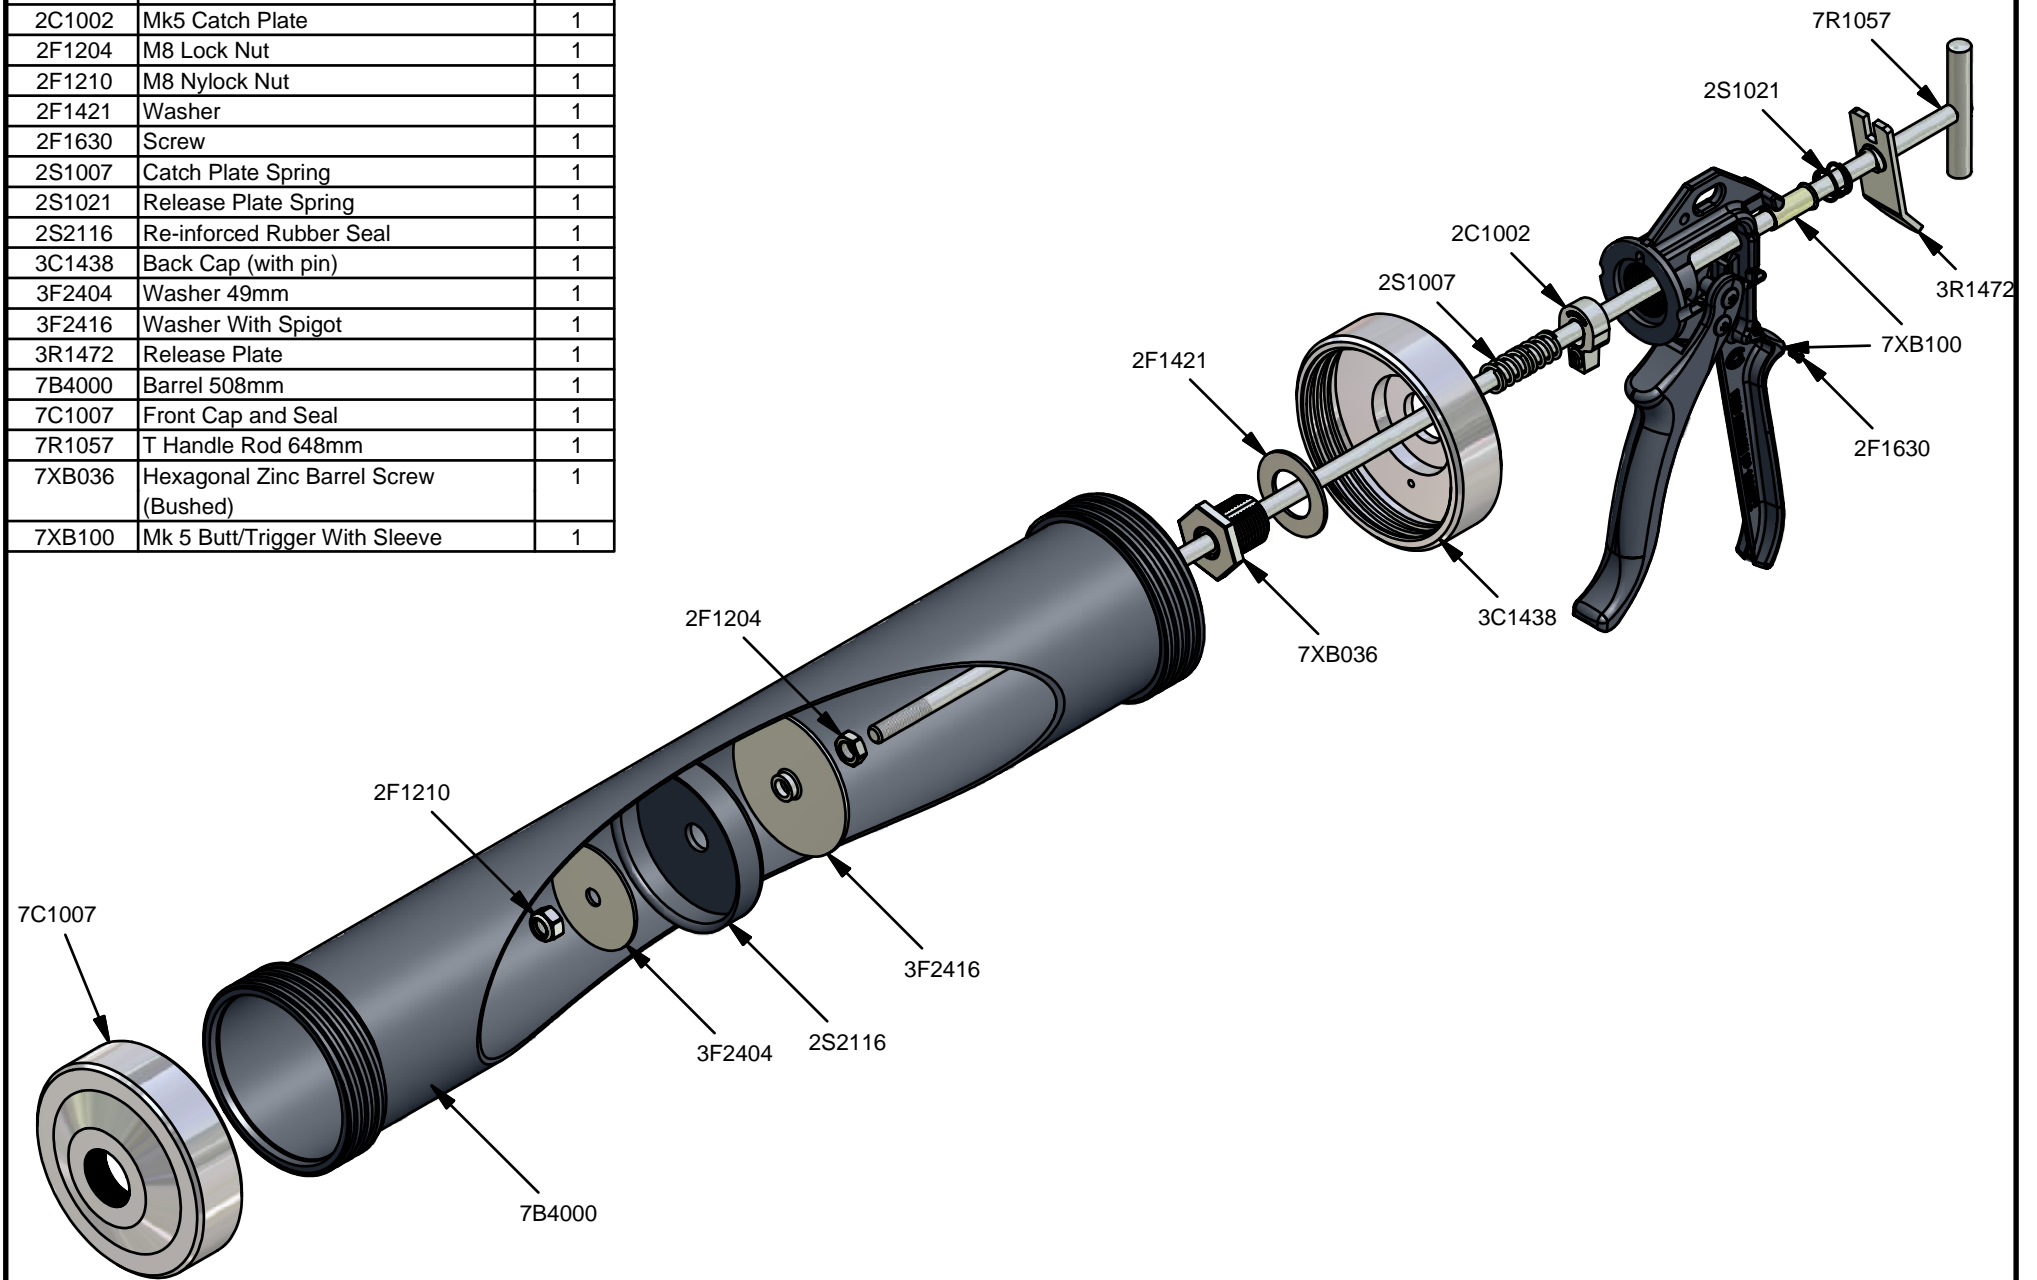

Parts List		
STOCK No	DESCRIPTION	QTY
2C1002	Mk5 Catch Plate	1
2F1204	M8 Lock Nut	1
2F1210	M8 Nylock Nut	1
2F1421	Washer	1
2F1630	Screw	1
2S1007	Catch Plate Spring	1
2S1021	Release Plate Spring	1
2S2116	Re-inforced Rubber Seal	1
3C1438	Back Cap (with pin)	1
3F2404	Washer 49mm	1
3F2416	Washer With Spigot	1
3R1472	Release Plate	1
7B4000	Barrel 508mm	1
7C1007	Front Cap and Seal	1
7R1057	T Handle Rod 648mm	1
7XB036	Hexagonal Zinc Barrel Screw (Bushed)	1
7XB100	Mk 5 Butt/Trigger With Sleeve	1

Powerflow Bulk 2 Litre

www.pccox.co.uk
 sales@pccox.co.uk
 TEL:44(0)1635 264500

REV
 E

DATE
 09/12/2004

Parts List		
STOCK No	DESCRIPTION	QTY
2C1002	Mk5 Catch Plate	1
2F1204	M8 Lock Nut	1
2F1210	M8 Nylock Nut	1
2F1421	Washer	1
2F1630	Screw	1
2S1007	Catch Plate Spring	1
2S1021	Release Plate Spring	1
2S2116	Re-inforced Rubber Seal	1
3C1438	Back Cap (with pin)	1
3F2404	Washer 49mm	1
3F2416	Washer With Spigot	1
3R1472	Release Plate	1
7B4000	Barrel 508mm	1
7C1007	Front Cap and Seal	1
7R1057	T Handle Rod 648mm	1
7XB036	Hexagonal Zinc Barrel Screw (Bushed)	1
7XB100	Mk 5 Butt/Trigger With Sleeve	1