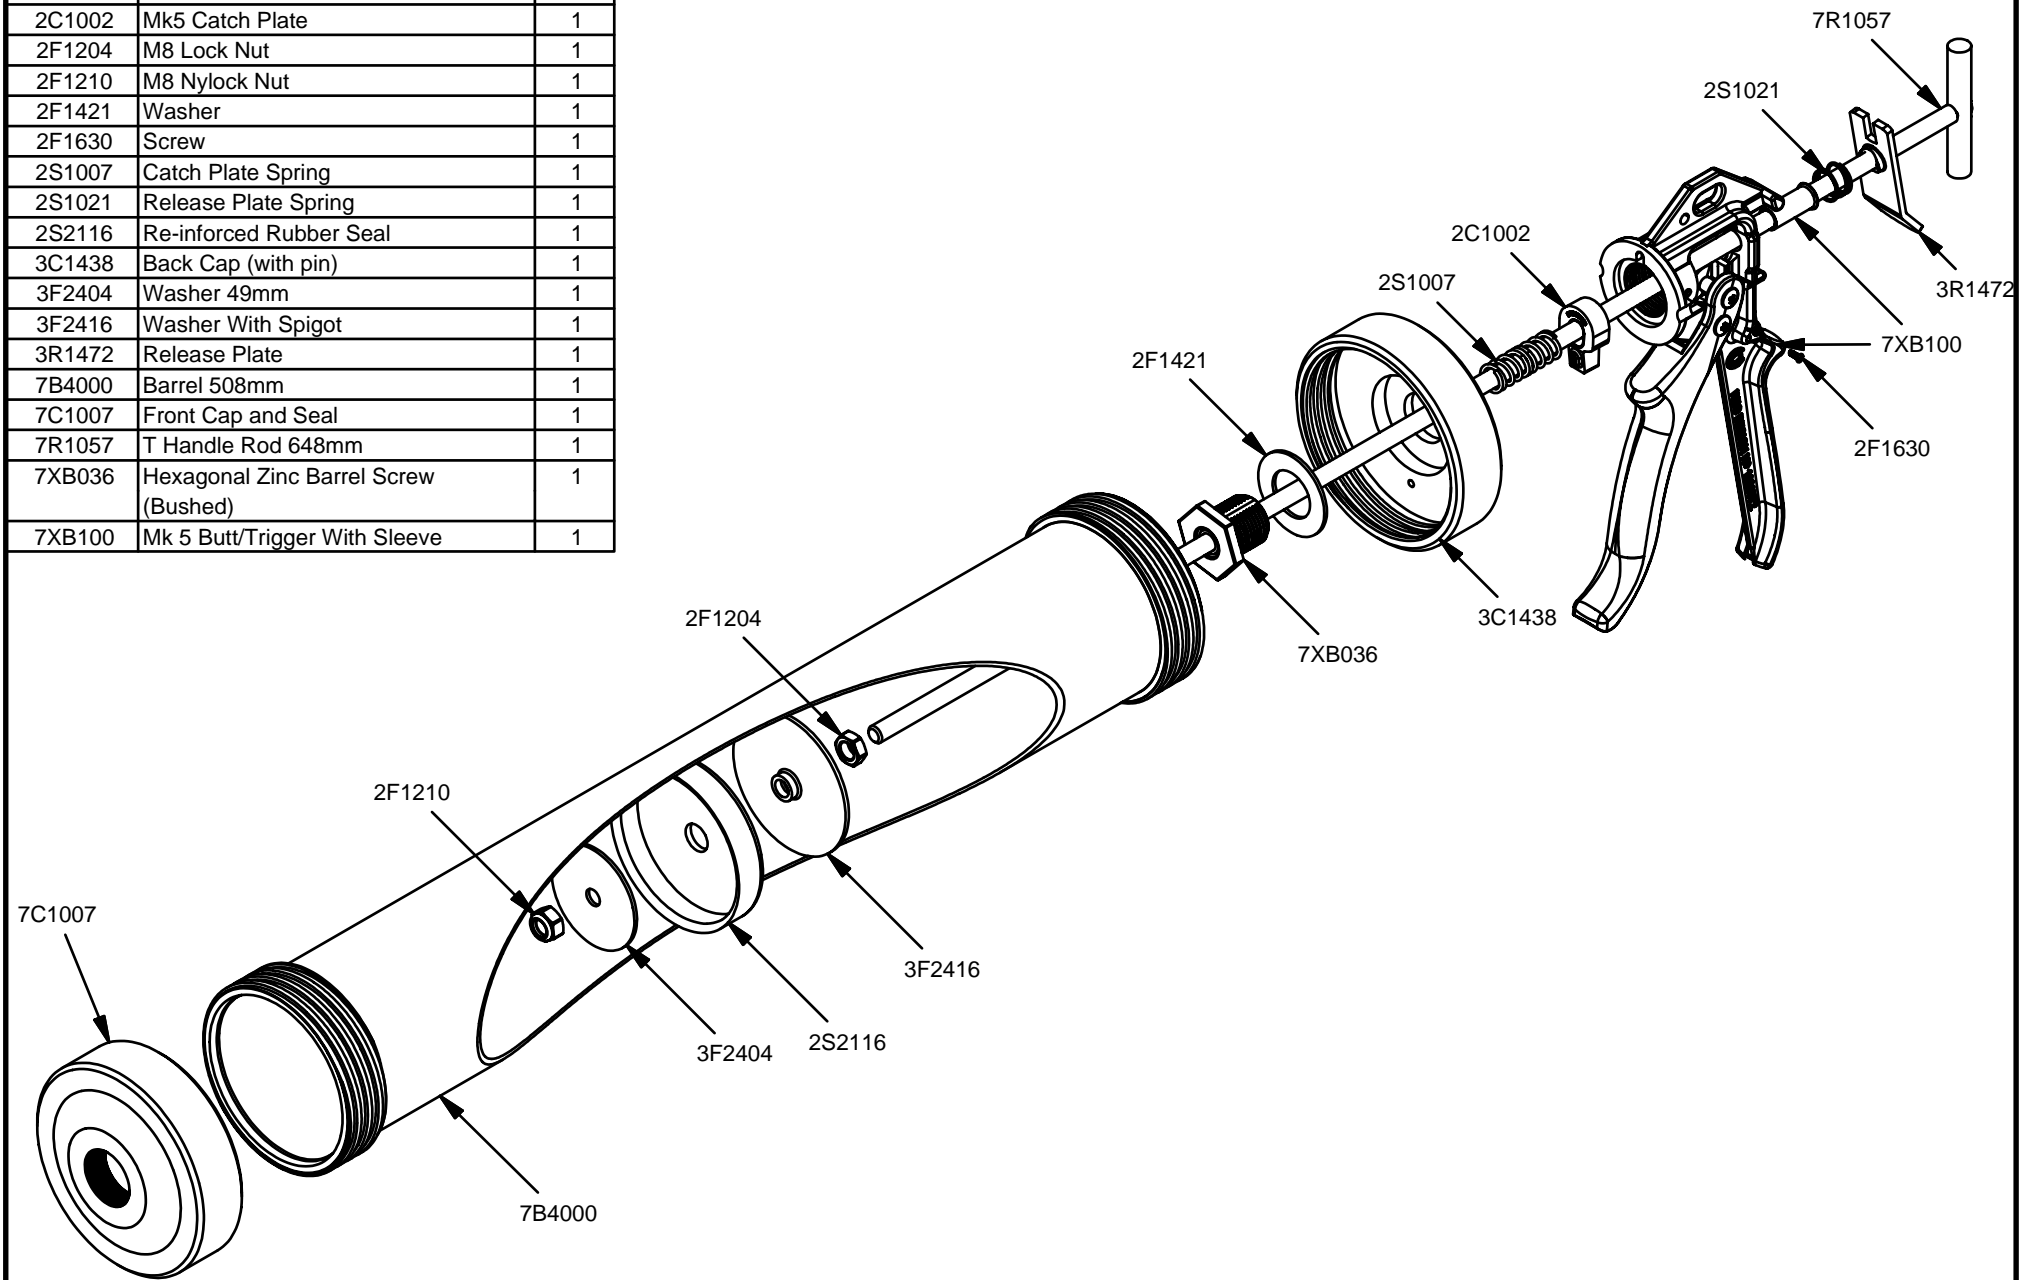

Parts List		
STOCK No	DESCRIPTION	QTY
2C1002	Mk5 Catch Plate	1
2F1204	M8 Lock Nut	1
2F1210	M8 Nylock Nut	1
2F1421	Washer	1
2F1630	Screw	1
2S1007	Catch Plate Spring	1
2S1021	Release Plate Spring	1
2S2116	Re-inforced Rubber Seal	1
3C1438	Back Cap (with pin)	1
3F2404	Washer 49mm	1
3F2416	Washer With Spigot	1
3R1472	Release Plate	1
7B4000	Barrel 508mm	1
7C1007	Front Cap and Seal	1
7R1057	T Handle Rod 648mm	1
7XB036	Hexagonal Zinc Barrel Screw (Bushed)	1
7XB100	Mk 5 Butt/Trigger With Sleeve	1

Powerflow Bulk 2 Litre

www.pccox.co.uk
 sales@pccox.co.uk
 TEL:44(0)1635 264500

REV
 E

DATE
 09/12/2004

Parts List		
STOCK No	DESCRIPTION	QTY
2C1002	Mk5 Catch Plate	1
2F1204	M8 Lock Nut	1
2F1210	M8 Nylock Nut	1
2F1421	Washer	1
2F1630	Screw	1
2S1007	Catch Plate Spring	1
2S1021	Release Plate Spring	1
2S2116	Re-inforced Rubber Seal	1
3C1438	Back Cap (with pin)	1
3F2404	Washer 49mm	1
3F2416	Washer With Spigot	1
3R1472	Release Plate	1
7B4000	Barrel 508mm	1
7C1007	Front Cap and Seal	1
7R1057	T Handle Rod 648mm	1
7XB036	Hexagonal Zinc Barrel Screw (Bushed)	1
7XB100	Mk 5 Butt/Trigger With Sleeve	1