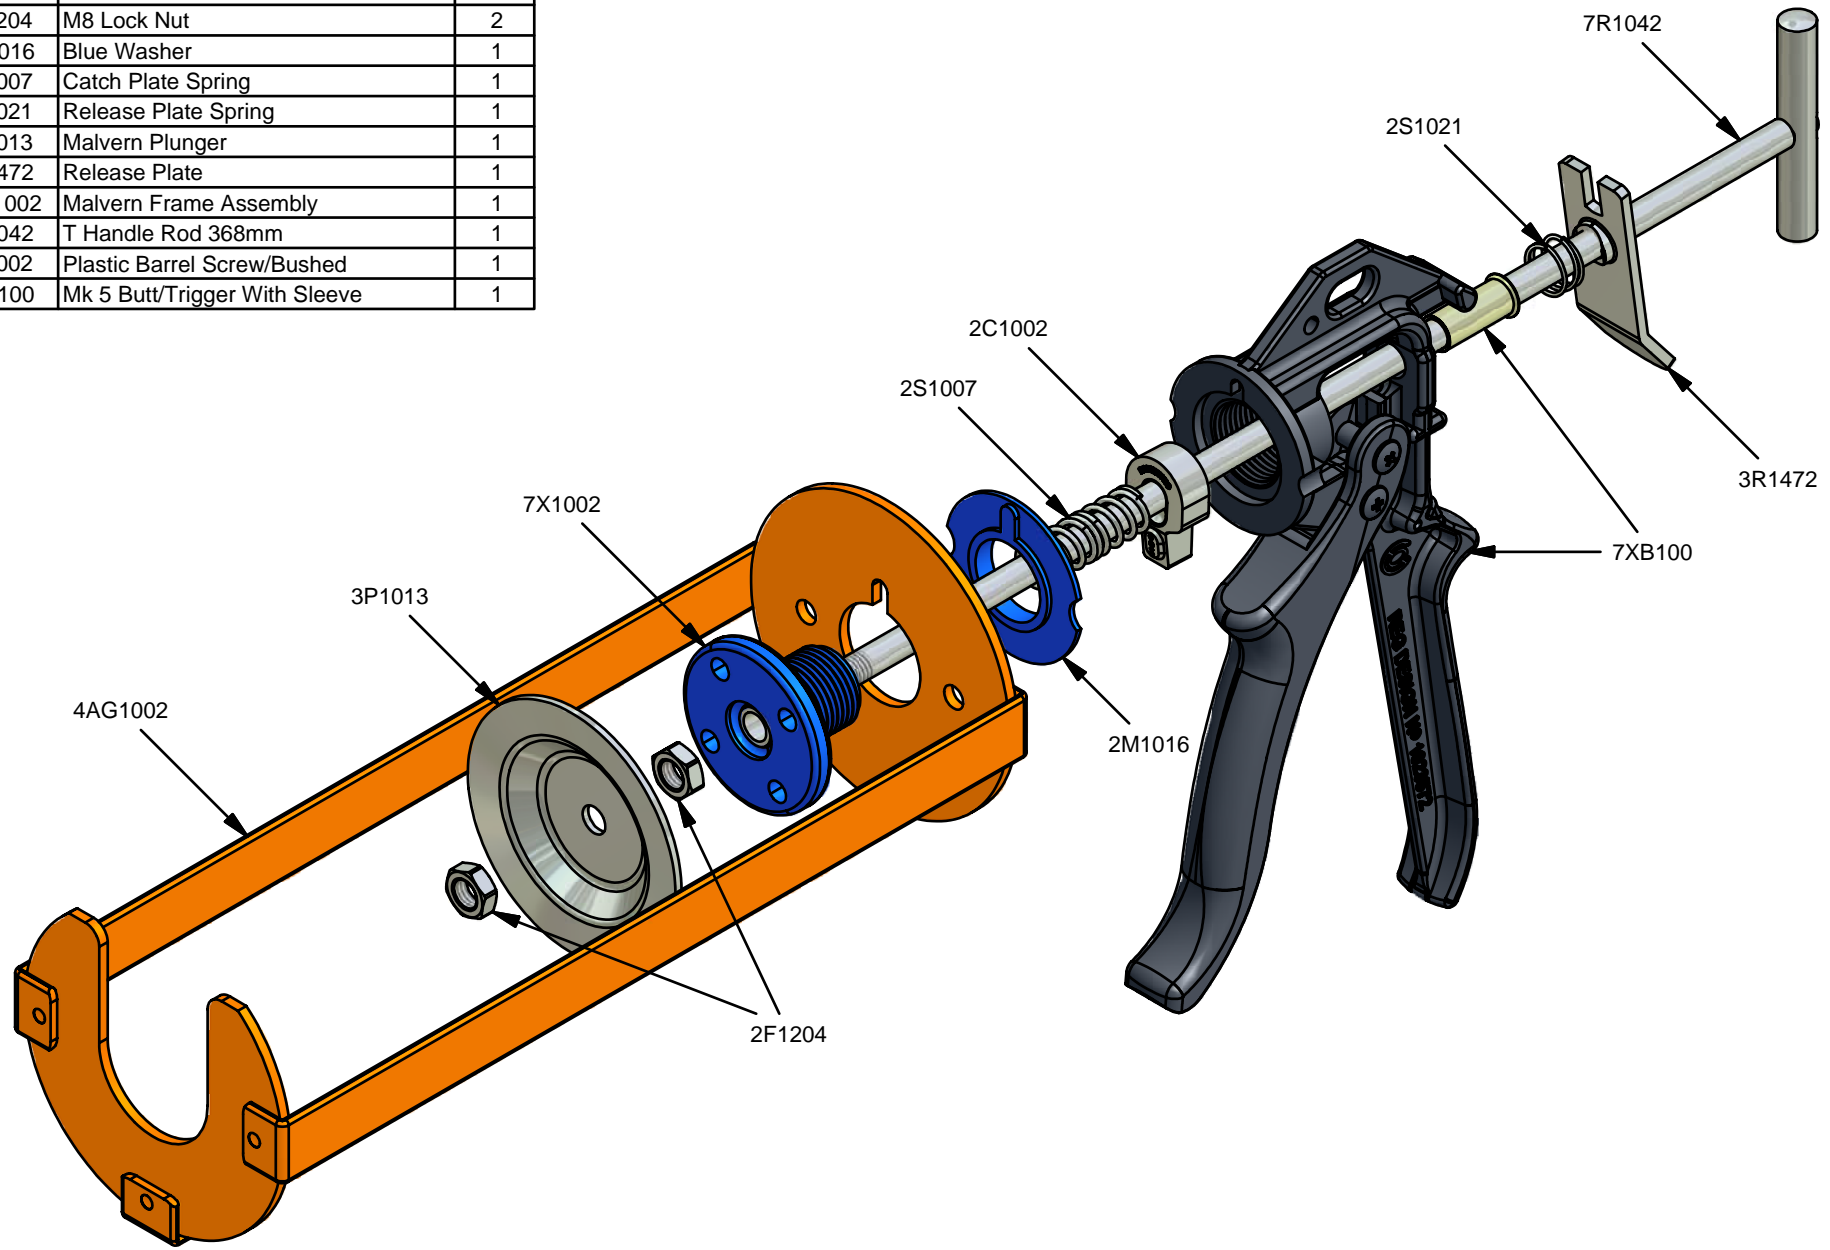

Parts List		
STOCK No	DESCRIPTION	QTY
2C1002	Mk5 Catch Plate	1
2F1204	M8 Lock Nut	2
2M1016	Blue Washer	1
2S1007	Catch Plate Spring	1
2S1021	Release Plate Spring	1
3P1013	Malvern Plunger	1
3R1472	Release Plate	1
4AG1002	Malvern Frame Assembly	1
7R1042	T Handle Rod 368mm	1
7X1002	Plastic Barrel Screw/Bushed	1
7XB100	Mk 5 Butt/Trigger With Sleeve	1

Powerflow 1000S

www.pccox.co.uk
 sales@pccox.co.uk
 TEL:44(0)1635 264500

REV
 D

DATE
 13/12/2004

Parts List		
STOCK No	DESCRIPTION	QTY
2C1002	Mk5 Catch Plate	1
2F1204	M8 Lock Nut	2
2M1016	Blue Washer	1
2S1007	Catch Plate Spring	1
2S1021	Release Plate Spring	1
3P1013	Malvern Plunger	1
3R1472	Release Plate	1
4AG1002	Malvern Frame Assembly	1
7R1042	T Handle Rod 368mm	1
7X1002	Plastic Barrel Screw/Bushed	1
7XB100	Mk 5 Butt/Trigger With Sleeve	1