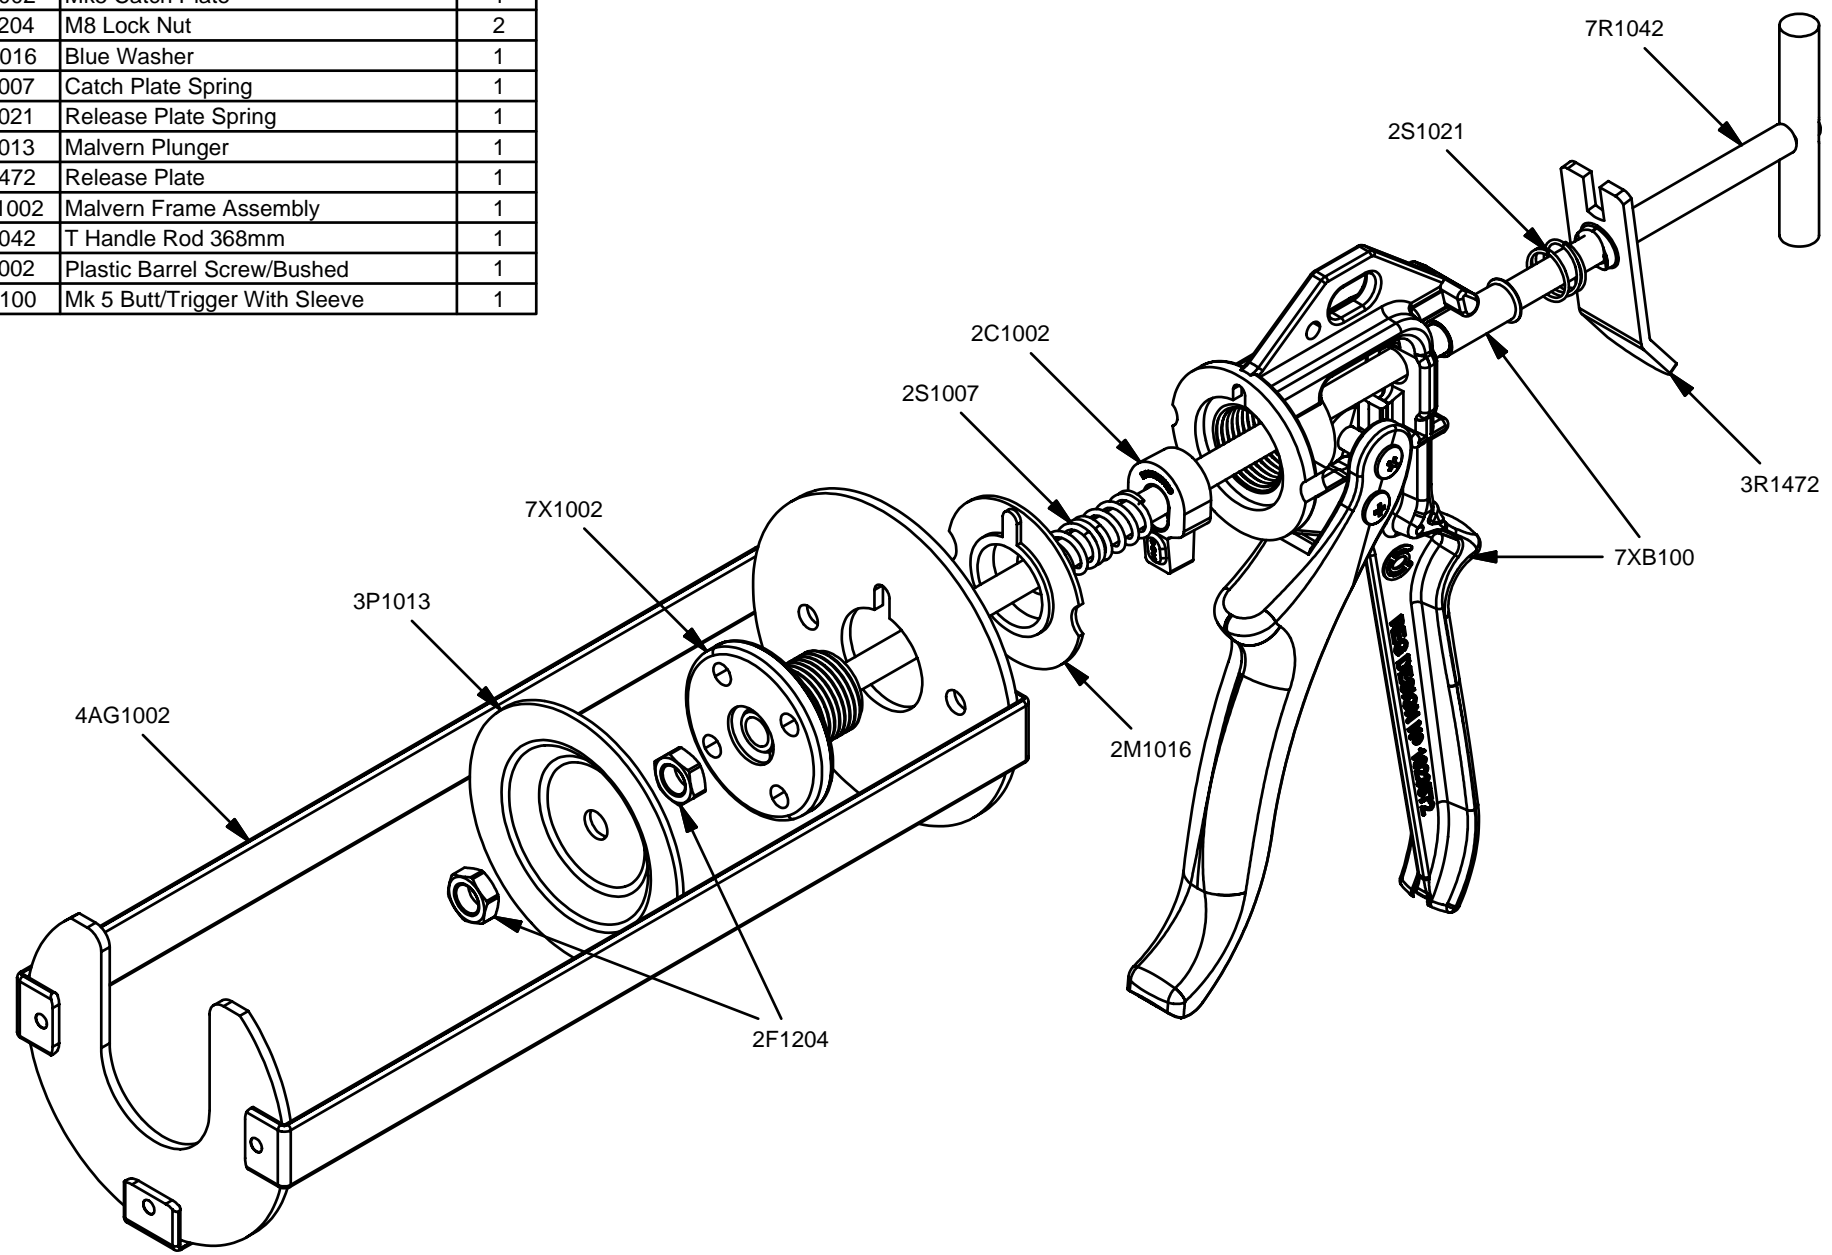

Parts List		
STOCK No	DESCRIPTION	QTY
2C1002	Mk5 Catch Plate	1
2F1204	M8 Lock Nut	2
2M1016	Blue Washer	1
2S1007	Catch Plate Spring	1
2S1021	Release Plate Spring	1
3P1013	Malvern Plunger	1
3R1472	Release Plate	1
4AG1002	Malvern Frame Assembly	1
7R1042	T Handle Rod 368mm	1
7X1002	Plastic Barrel Screw/Bushed	1
7XB100	Mk 5 Butt/Trigger With Sleeve	1

Powerflow 1000S

www.pccox.co.uk
 sales@pccox.co.uk
 TEL:44(0)1635 264500

REV
 D

DATE
 13/12/2004

Parts List		
STOCK No	DESCRIPTION	QTY
2C1002	Mk5 Catch Plate	1
2F1204	M8 Lock Nut	2
2M1016	Blue Washer	1
2S1007	Catch Plate Spring	1
2S1021	Release Plate Spring	1
3P1013	Malvern Plunger	1
3R1472	Release Plate	1
4AG1002	Malvern Frame Assembly	1
7R1042	T Handle Rod 368mm	1
7X1002	Plastic Barrel Screw/Bushed	1
7XB100	Mk 5 Butt/Trigger With Sleeve	1