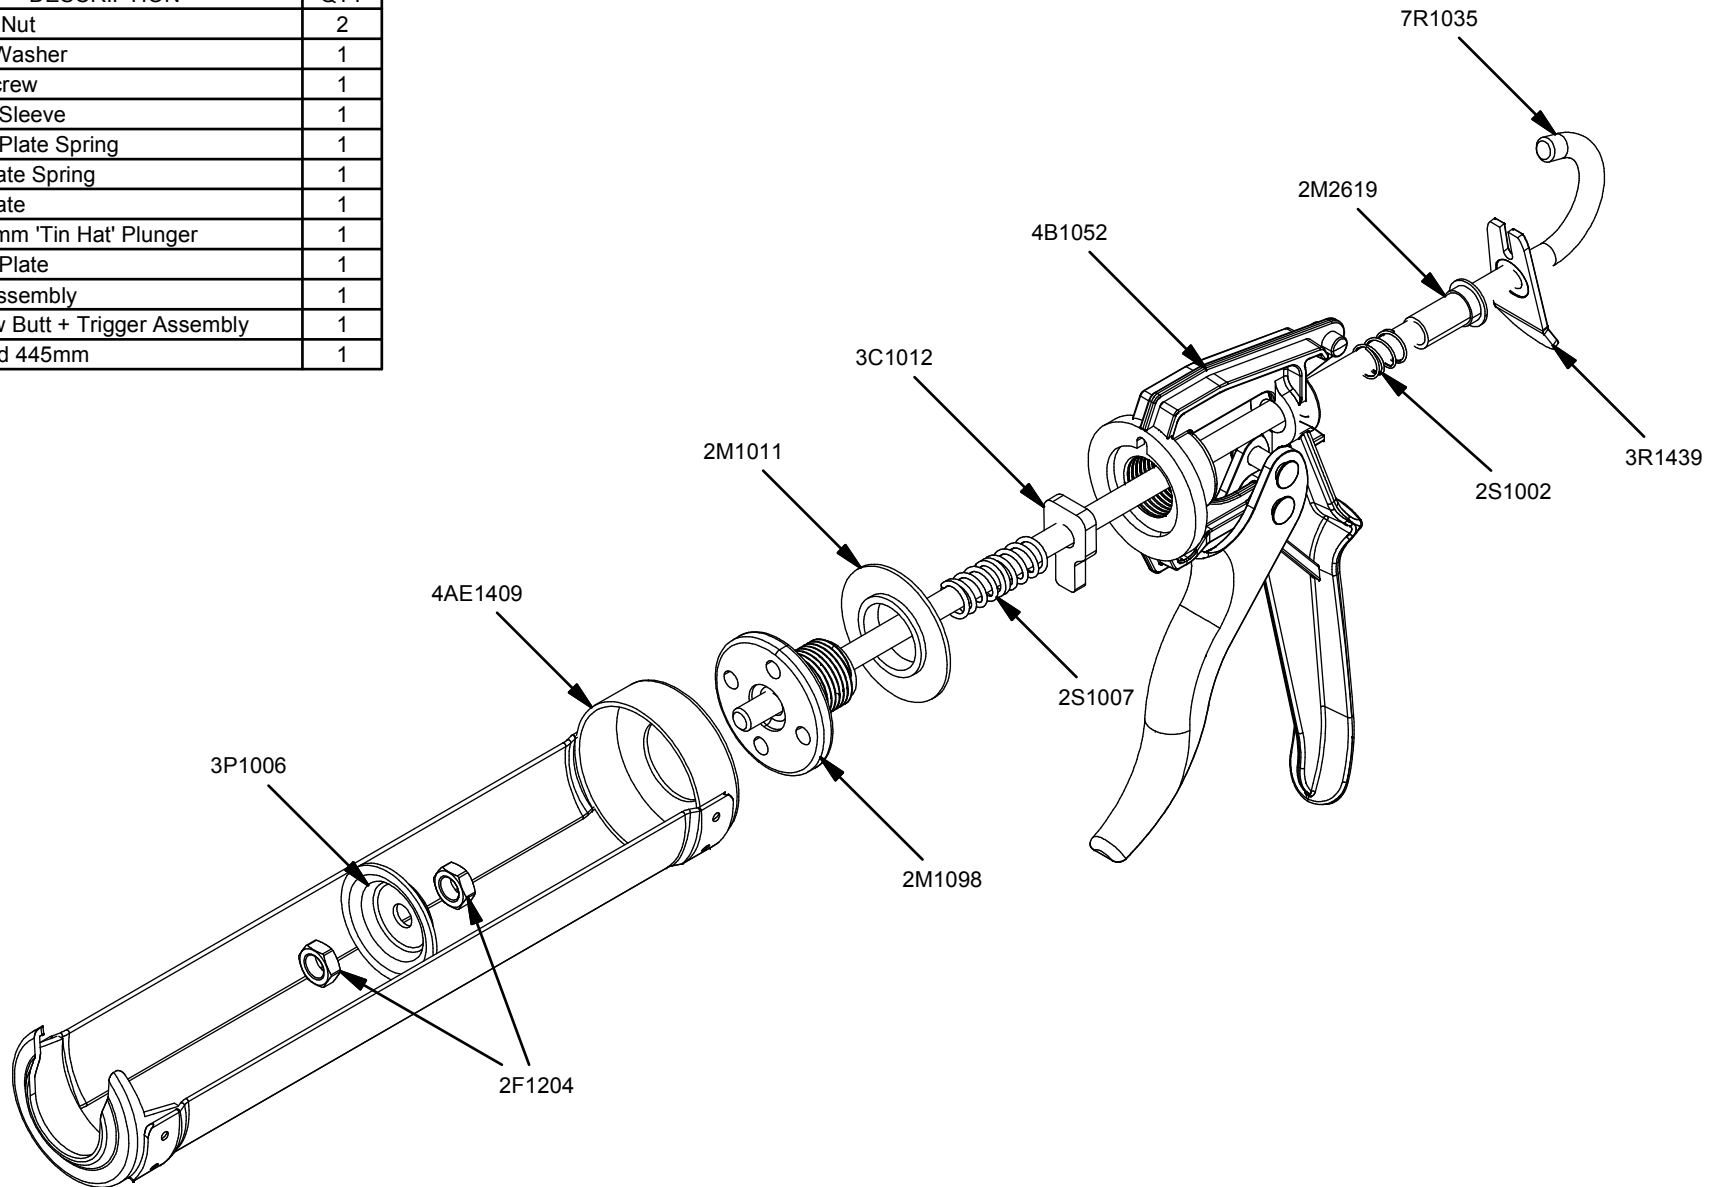

Parts List		
STOCK No	DESCRIPTION	QTY
2F1204	M8 Lock Nut	2
2M1011	Orange Washer	1
2M1098	Barrel Screw	1
2M2619	Release Sleeve	1
2S1002	Release Plate Spring	1
2S1007	Catch Plate Spring	1
3C1012	Catch Plate	1
3P1006	Steel 40mm 'Tin Hat' Plunger	1
3R1439	Release Plate	1
4AE1409	Frame Assembly	1
4B1052	Midi-Flow Butt + Trigger Assembly	1
7R1035	Drive Rod 445mm	1

Midi Flow Cart 400

www.pccox.co.uk
 sales@pccox.co.uk
 TEL:44(0)1635 264500

REV	DATE
A	11/11/2010

Parts List		
STOCK No	DESCRIPTION	QTY
2F1204	M8 Lock Nut	2
2M1011	Orange Washer	1
2M1098	Barrel Screw	1
2M2619	Release Sleeve	1
2S1002	Release Plate Spring	1
2S1007	Catch Plate Spring	1
3C1012	Catch Plate	1
3P1006	Steel 40mm 'Tin Hat' Plunger	1
3R1439	Release Plate	1
4AE1409	Frame Assembly	1
4B1052	Midi-Flow Butt + Trigger Assembly	1
7R1035	Drive Rod 445mm	1