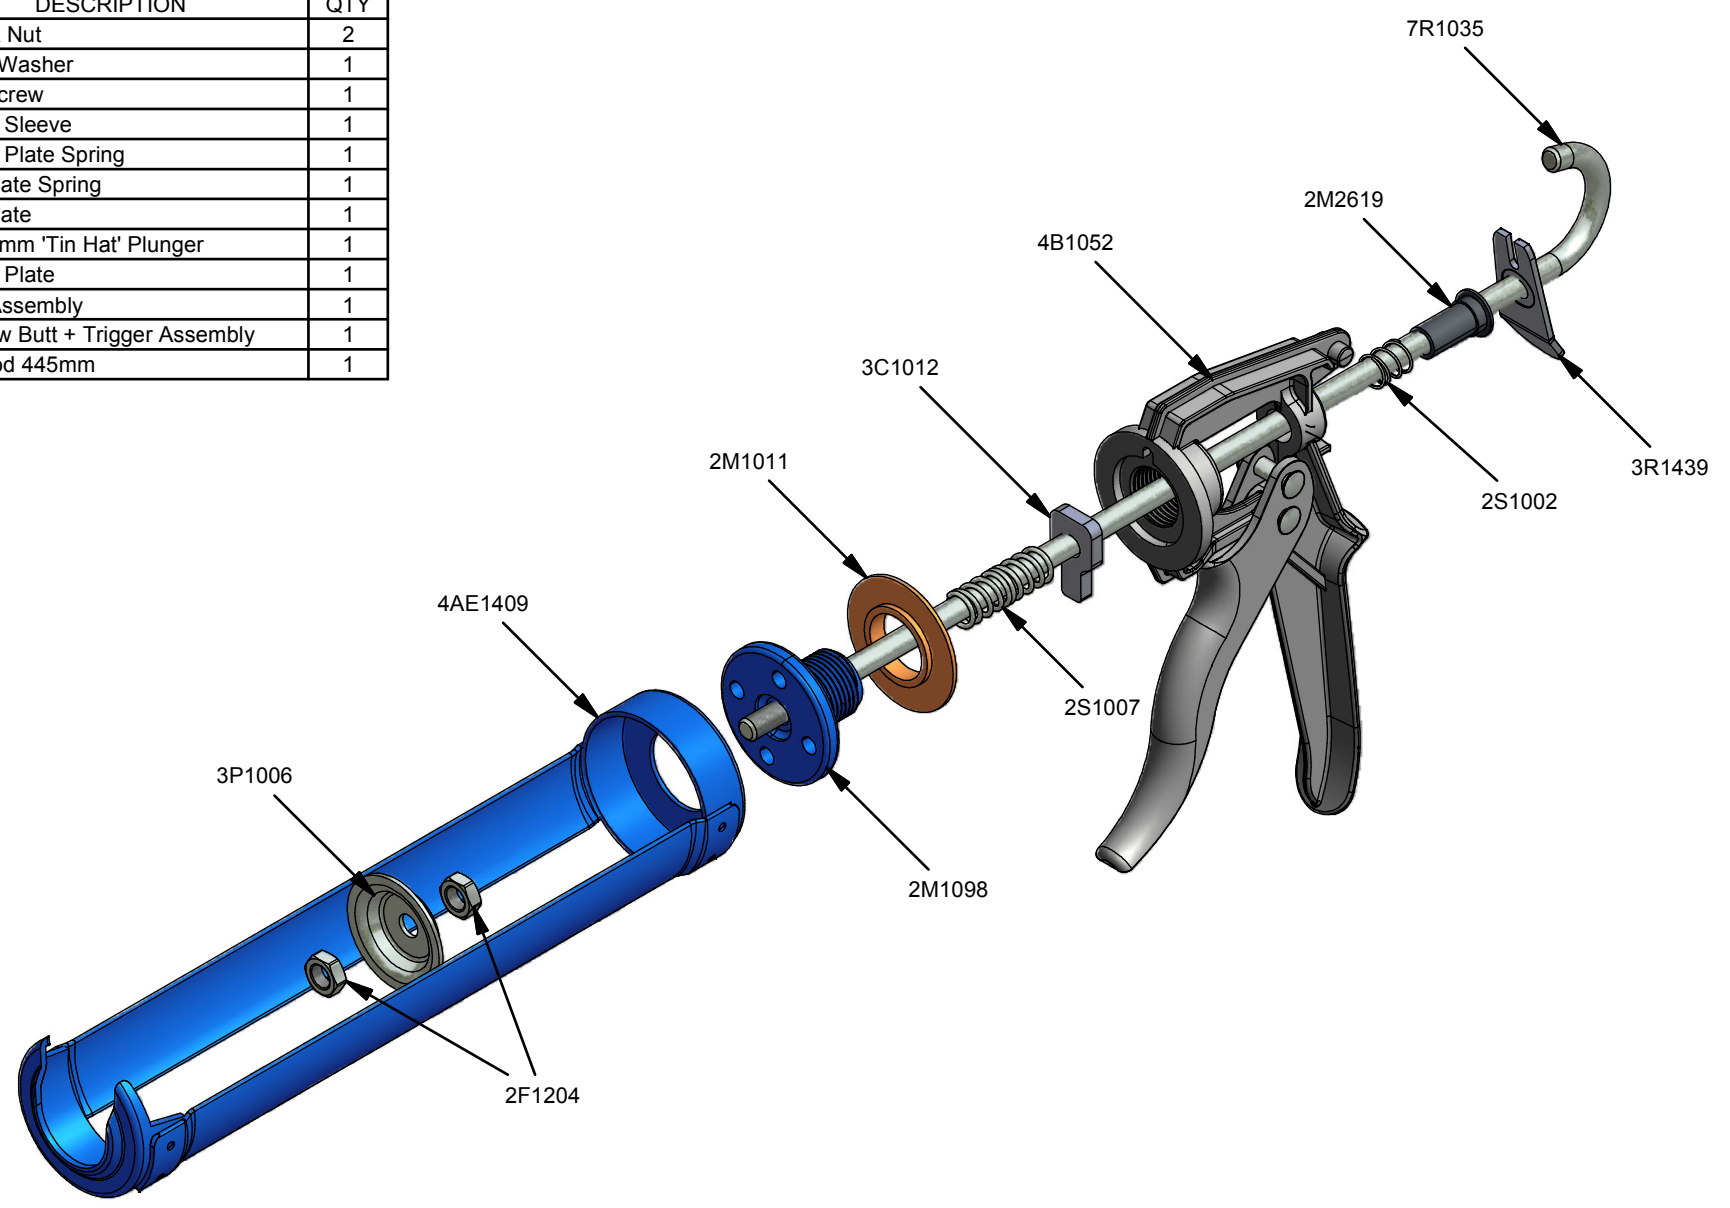

Parts List		
STOCK No	DESCRIPTION	QTY
2F1204	M8 Lock Nut	2
2M1011	Orange Washer	1
2M1098	Barrel Screw	1
2M2619	Release Sleeve	1
2S1002	Release Plate Spring	1
2S1007	Catch Plate Spring	1
3C1012	Catch Plate	1
3P1006	Steel 40mm 'Tin Hat' Plunger	1
3R1439	Release Plate	1
4AE1409	Frame Assembly	1
4B1052	Midi-Flow Butt + Trigger Assembly	1
7R1035	Drive Rod 445mm	1

Midi Flow Cart 400

www.pccox.co.uk
 sales@pccox.co.uk
 TEL:44(0)1635 264500

REV	DATE
A	11/11/2010

Parts List		
STOCK No	DESCRIPTION	QTY
2F1204	M8 Lock Nut	2
2M1011	Orange Washer	1
2M1098	Barrel Screw	1
2M2619	Release Sleeve	1
2S1002	Release Plate Spring	1
2S1007	Catch Plate Spring	1
3C1012	Catch Plate	1
3P1006	Steel 40mm 'Tin Hat' Plunger	1
3R1439	Release Plate	1
4AE1409	Frame Assembly	1
4B1052	Midi-Flow Butt + Trigger Assembly	1
7R1035	Drive Rod 445mm	1