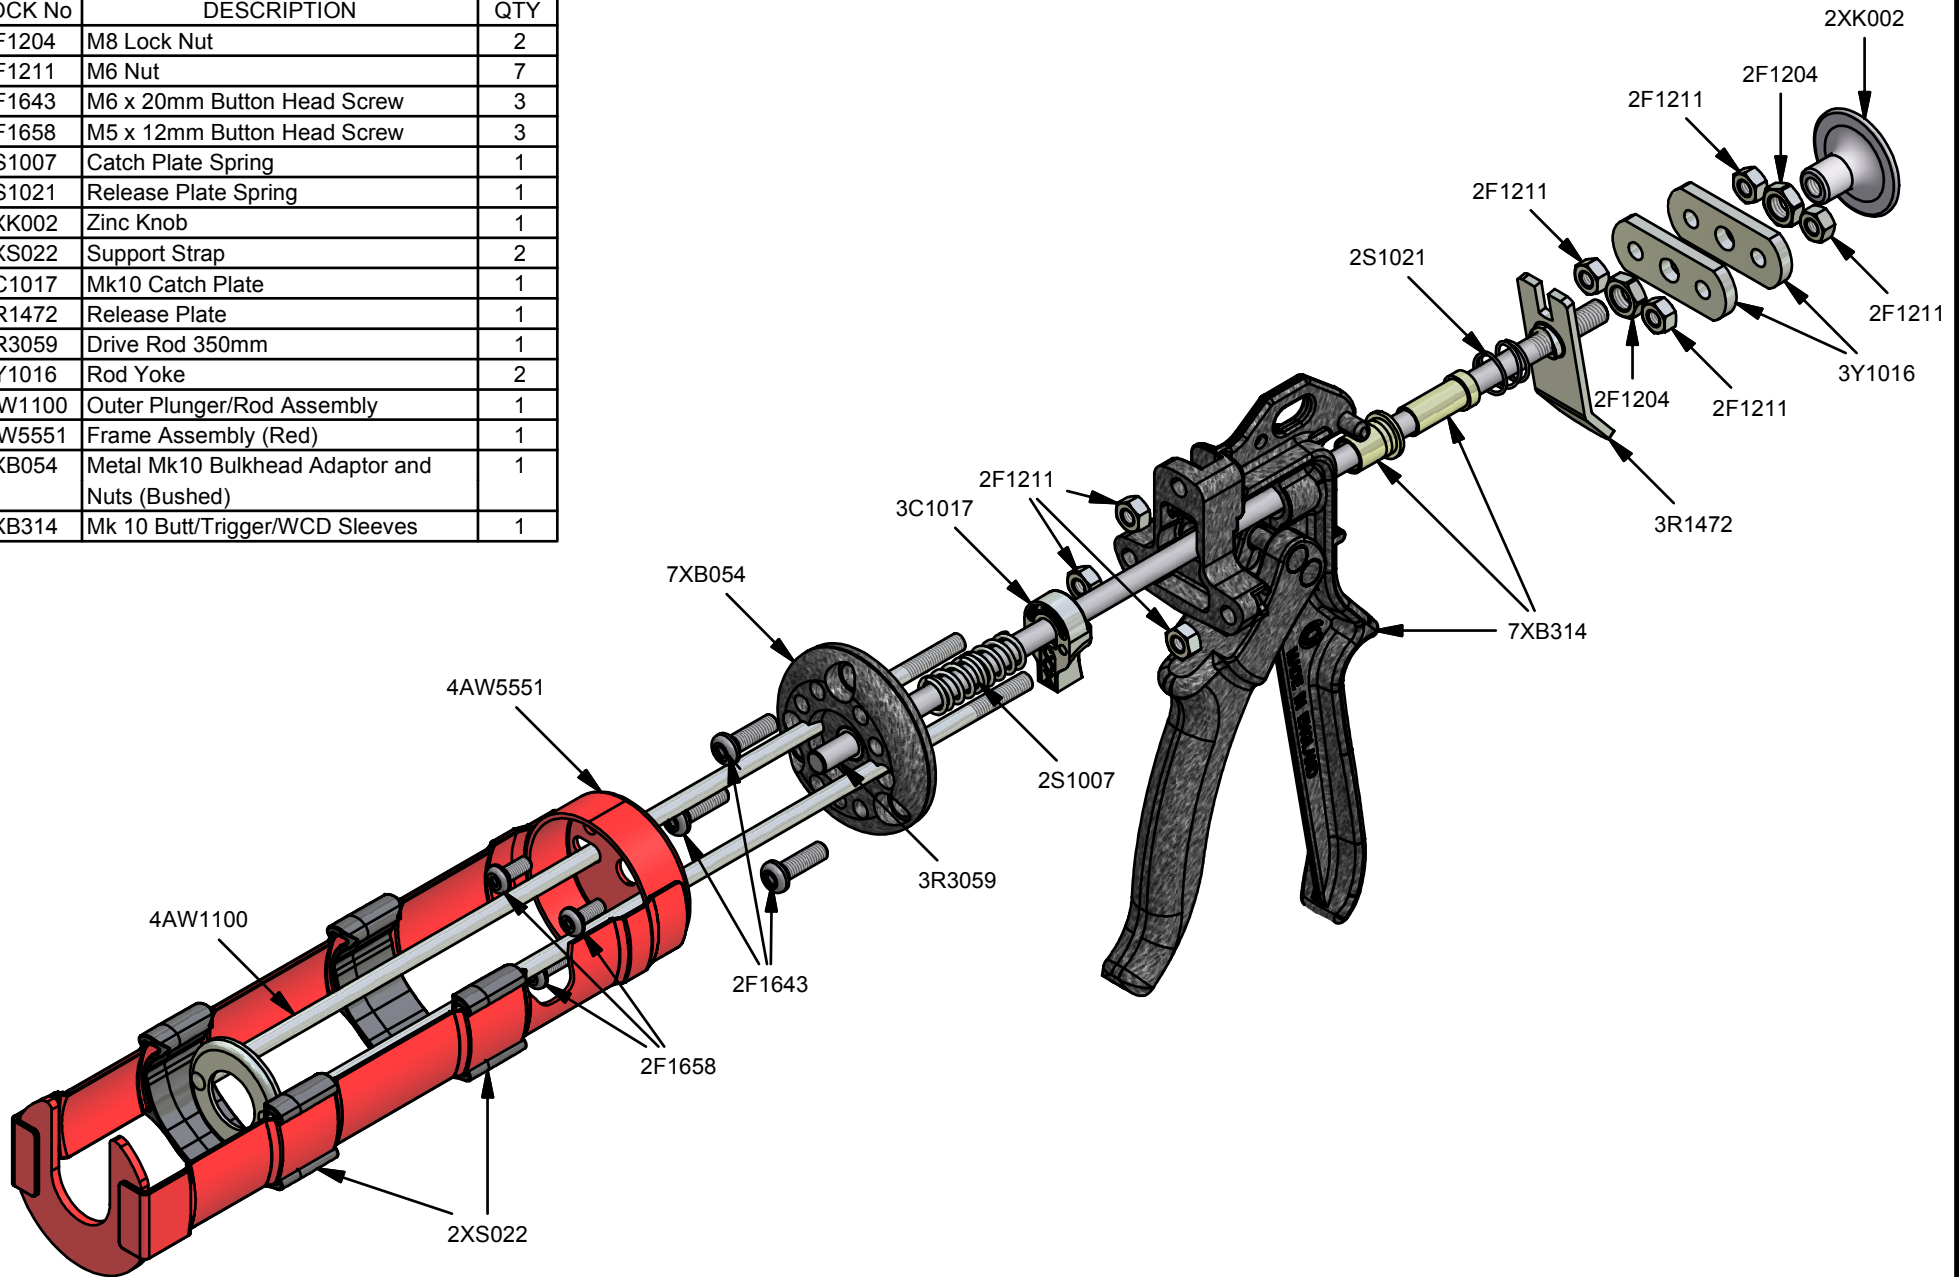

Parts List		
STOCK No	DESCRIPTION	QTY
2F1204	M8 Lock Nut	2
2F1211	M6 Nut	7
2F1643	M6 x 20mm Button Head Screw	3
2F1658	M5 x 12mm Button Head Screw	3
2S1007	Catch Plate Spring	1
2S1021	Release Plate Spring	1
2XK002	Zinc Knob	1
2XS022	Support Strap	2
3C1017	Mk10 Catch Plate	1
3R1472	Release Plate	1
3R3059	Drive Rod 350mm	1
3Y1016	Rod Yoke	2
4AW1100	Outer Plunger/Rod Assembly	1
4AW5551	Frame Assembly (Red)	1
7XB054	Metal Mk10 Bulkhead Adaptor and Nuts (Bushed)	1
7XB314	Mk 10 Butt/Trigger/WCD Sleeves	1

CCM 310 X 10

www.pccox.co.uk
 sales@pccox.co.uk
 TEL:44(0)1635 264500

REV

A

DATE

26/11/2003

Parts List		
STOCK No	DESCRIPTION	QTY
2F1204	M8 Lock Nut	2
2F1211	M6 Nut	7
2F1643	M6 x 20mm Button Head Screw	3
2F1658	M5 x 12mm Button Head Screw	3
2S1007	Catch Plate Spring	1
2S1021	Release Plate Spring	1
2XK002	Zinc Knob	1
2XS022	Support Strap	2
3C1017	Mk10 Catch Plate	1
3R1472	Release Plate	1
3R3059	Drive Rod 350mm	1
3Y1016	Rod Yoke	2
4AW1100	Outer Plunger/Rod Assembly	1
4AW5551	Frame Assembly (Red)	1
7XB054	Metal Mk10 Bulkhead Adaptor and Nuts (Bushed)	1
7XB314	Mk 10 Butt/Trigger/WCD Sleeves	1