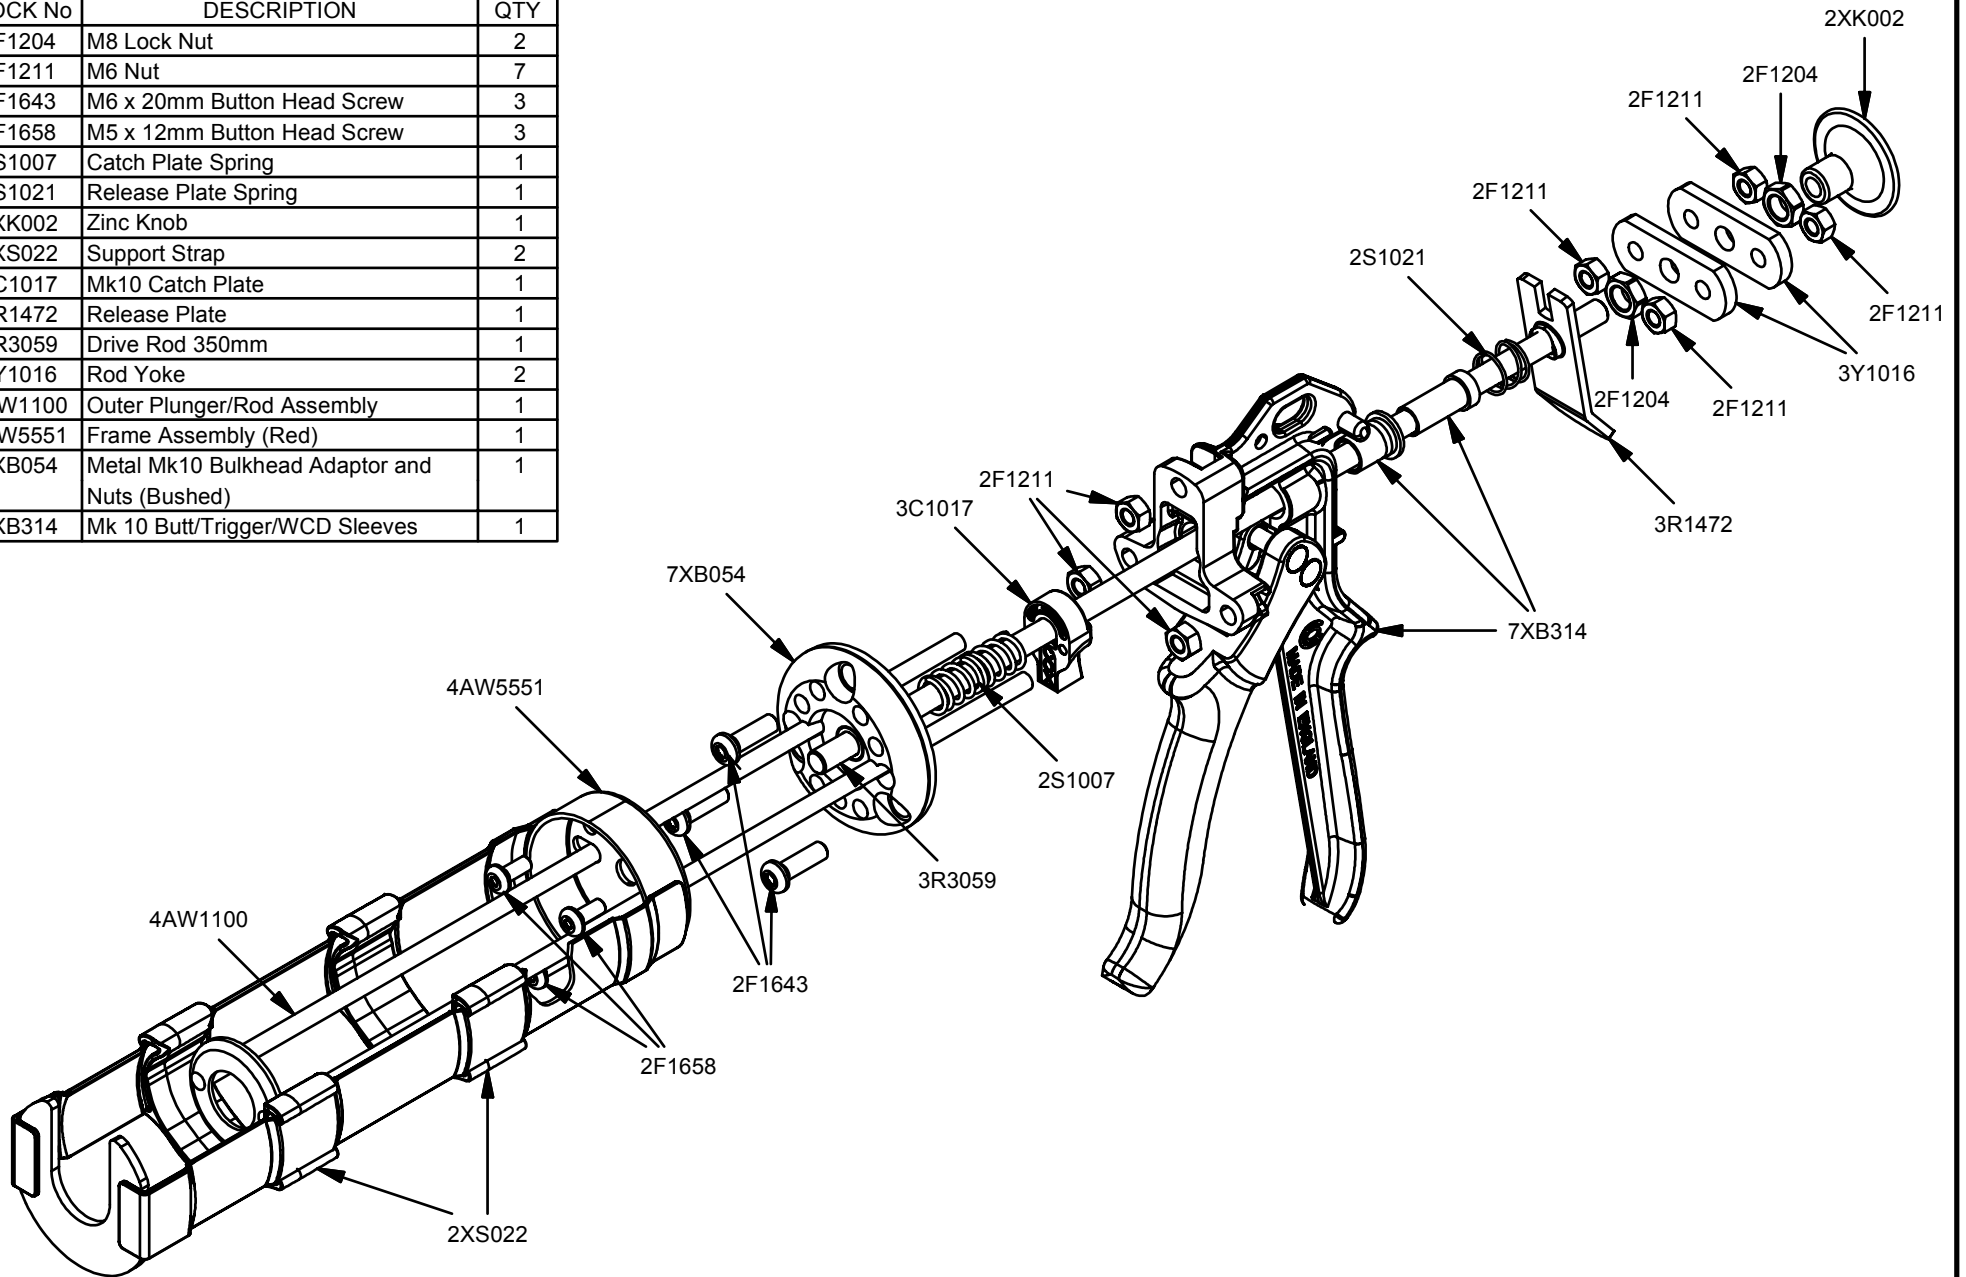

Parts List		
STOCK No	DESCRIPTION	QTY
2F1204	M8 Lock Nut	2
2F1211	M6 Nut	7
2F1643	M6 x 20mm Button Head Screw	3
2F1658	M5 x 12mm Button Head Screw	3
2S1007	Catch Plate Spring	1
2S1021	Release Plate Spring	1
2XK002	Zinc Knob	1
2XS022	Support Strap	2
3C1017	Mk10 Catch Plate	1
3R1472	Release Plate	1
3R3059	Drive Rod 350mm	1
3Y1016	Rod Yoke	2
4AW1100	Outer Plunger/Rod Assembly	1
4AW5551	Frame Assembly (Red)	1
7XB054	Metal Mk10 Bulkhead Adaptor and Nuts (Bushed)	1
7XB314	Mk 10 Butt/Trigger/WCD Sleeves	1

CCM 310 X 10

www.pccox.co.uk
 sales@pccox.co.uk
 TEL:44(0)1635 264500

REV

A

DATE

26/11/2003

Parts List		
STOCK No	DESCRIPTION	QTY
2F1204	M8 Lock Nut	2
2F1211	M6 Nut	7
2F1643	M6 x 20mm Button Head Screw	3
2F1658	M5 x 12mm Button Head Screw	3
2S1007	Catch Plate Spring	1
2S1021	Release Plate Spring	1
2XK002	Zinc Knob	1
2XS022	Support Strap	2
3C1017	Mk10 Catch Plate	1
3R1472	Release Plate	1
3R3059	Drive Rod 350mm	1
3Y1016	Rod Yoke	2
4AW1100	Outer Plunger/Rod Assembly	1
4AW5551	Frame Assembly (Red)	1
7XB054	Metal Mk10 Bulkhead Adaptor and Nuts (Bushed)	1
7XB314	Mk 10 Butt/Trigger/WCD Sleeves	1