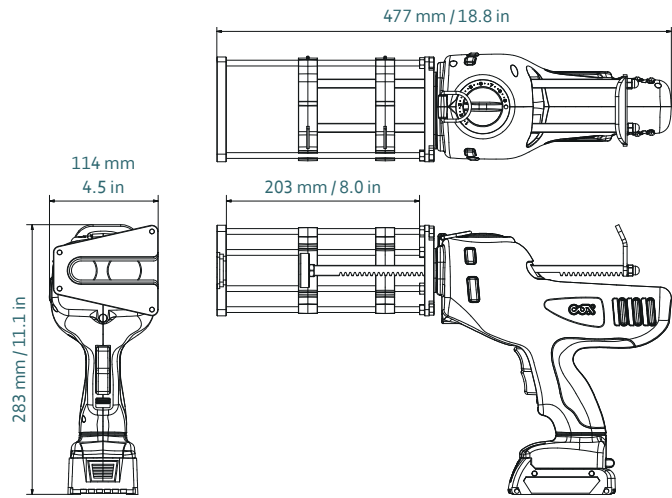

PRODUCT BY RANGE

ElectraFlow Dual
Ultra 400 MR

ElectraFlow Dual
Ultra 600 1:1

THE ELECTRAFLOW DUAL ULTRA 400 MR 2-COMPONENT BATTERY DISPENSER FEATURES INTERCHANGEABLE CARTRIDGEHOLDING STRAPS AND PLUNGERS FOR QUICK AND EASY CONFIGURATION.

SPECIFICATIONS

- Weight: 2.5–5 kg / 5.5–11 lbs
- Frame Length: 203 mm / 8.0 in
- Maximum Thrust: 5 kN
- Voltage: 18 V
- Battery Capacity: 2.0 Ah
- Battery Charge Time: 35 min
- Battery Type: Li-ion
- Handle Material: PC/ABS
- Frame Material: Steel/Aluminum
- Tool Component Approvals: CE, REACH, RoHS
- Cartridge Capacity: 400 mL (14 oz)
- Cartridge Ratio: 1:1, 2:1, 4:1, 10:1
- Viscosity: Medium/High
- Standard Color: Black/Grey
- Customized versions on demand

DIMENSIONS

| Part number | Article number | Packaging | Accessories included |
|---------------------|-----------------------|-----------|---|
| DB2C 400-MR-500-001 | 163287 | 1 per Box | bare tool only, canvas toolbag |
| DB2C 400-MR-500-1UK | 163288 | 1 per Box | 1×2AH battery, UK charger, canvas toolbag |
| DB2C 400-MR-500-1EU | 163289 | 1 per Box | 1×2AH battery, EU charger, canvas toolbag |
| DB2C 400-MR-500-1US | 163370 / 81400-D (US) | 1 per Box | 1×2AH battery, US charger, canvas toolbag |