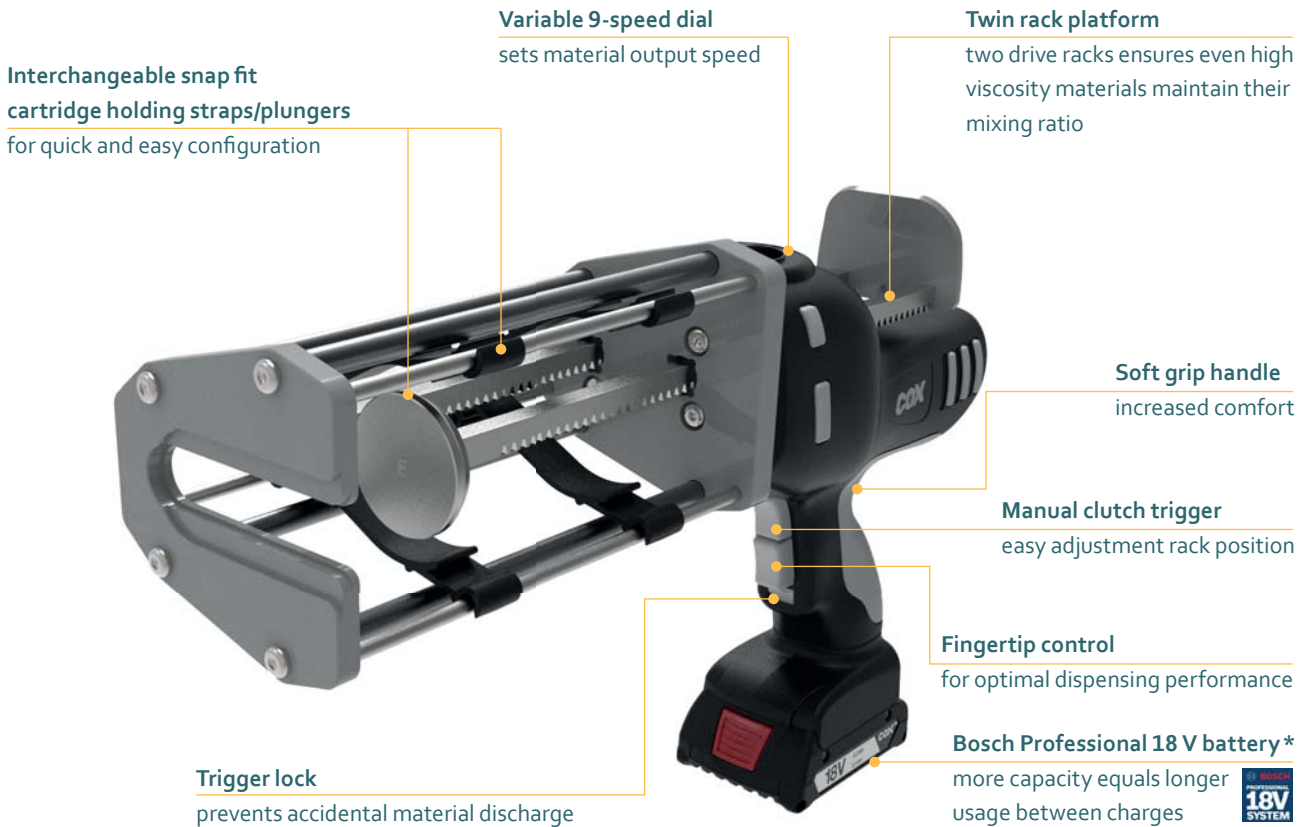

ELECTRAFLOW™ DUAL ULTRA 400 MR

400 ML CARTRIDGE DISPENSER

Model shown: ElectraFlow Dual Ultra400 MR 400 mL

FEATURES

- Interchangeable snap fit cartridge holding straps and plungers
- Rechargeable 18 V lithium Bosch battery
- Twin rack platform
- Automatic rack retraction
- Dispenser hook
- Customization possible

BENEFITS

- For quick and easy configuration
- 100% longer life time
- Ensures mixing ratio is maintained
- Anti-drip mechanism – no run on
- For prolonged use with shoulder strap
- Customer labelling

APPLICATIONS

PRODUCT BY RANGE

ElectraFlow Dual
Ultra 400 MR

ElectraFlow Dual
Ultra 600 1:1

THE ELECTRAFLOW DUAL ULTRA 400 MR 2-COMPONENT BATTERY DISPENSER FEATURES INTERCHANGEABLE CARTRIDGEHOLDING STRAPS AND PLUNGERS FOR QUICK AND EASY CONFIGURATION.

SPECIFICATIONS

- Weight: 2.5–5 kg / 5.5–11 lbs
- Frame Length: 203 mm / 8.0 in
- Maximum Thrust: 5 kN
- Voltage: 18 V
- Battery Capacity: 2.0 Ah
- Battery Charge Time: 35 min
- Battery Type: Li-ion
- Handle Material: PC/ABS
- Frame Material: Steel/Aluminum
- Tool Component Approvals: CE, REACH, RoHS
- Cartridge Capacity: 400 mL (14 oz)
- Cartridge Ratio: 1:1, 2:1, 4:1, 10:1
- Viscosity: Medium/High
- Standard Color: Black/Grey
- Customized versions on demand